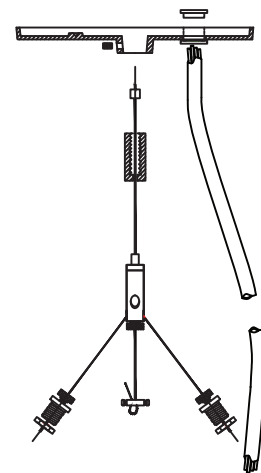

## Standard Fixture Lengths and Mounting Centers

### Diamond Cable Mount Configurations

DIAMOND CABLE MOUNT

OVERALL FIXTURE LENGTH DIM 'A'	MOUNTING CENTERS DIM 'B'
24 - 21/32 "	12 "
36 - 21/32 "	24 "
48 - 21/32 "	36 "
72 - 21/32 "	60 "
96 - 21/32 "	84 "
144 - 21/32 "	132 "

DIAMOND CABLE ASSY - NONFEED

DIAMOND CABLE ASSY - FEED

PAL RESERVES THE RIGHT TO CHANGE PRODUCT DESIGN AND SPECIFICATIONS. CONTACT FACTORY FOR MOST RECENT PRODUCT INFORMATION.