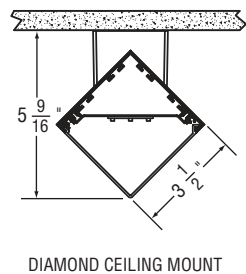

## Standard Fixture Lengths and Mounting Centers

### Wall Mount, Flush Wall Mount, and Flush Ceiling Mount Configurations

OVERALL FIXTURE LENGTH DIM 'A'	MOUNTING CENTERS DIM 'B'	MOUNTING CENTERS DIM 'C'
24 - 21/32"	12"	-----
36 - 21/32"	24"	-----
48 - 21/32"	36"	-----
72 - 21/32"	60"	-----
96 - 21/32"	84"	-----
144 - 21/32"	132"	66"

### Diamond Wall Mount and Diamond Ceiling Mount Configurations

OVERALL FIXTURE LENGTH DIM 'A'	MOUNTING CENTERS DIM 'B'	MOUNTING CENTERS DIM 'C'
24 - 21/32"	12"	-----
36 - 21/32"	24"	-----
48 - 21/32"	36"	-----
72 - 21/32"	60"	-----
96 - 21/32"	84"	-----
144 - 21/32"	132"	66"

### Diamond Cable Mount Configurations

DIAMOND CABLE MOUNT

OVERALL FIXTURE LENGTH DIM 'A'	MOUNTING CENTERS DIM 'B'
24 - 21/32 "	12 "
36 - 21/32 "	24 "
48 - 21/32 "	36 "
72 - 21/32 "	60 "
96 - 21/32 "	84 "
144 - 21/32 "	132 "