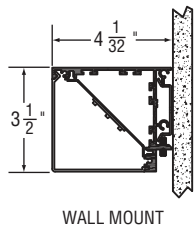

## Standard Fixture Lengths and Mounting Centers

### Wall Mount, Flush Wall Mount, and Flush Ceiling Mount Configurations

OVERALL FIXTURE LENGTH DIM 'A'	MOUNTING CENTERS DIM 'B'	MOUNTING CENTERS DIM 'C'
24 - 21/32"	12"	-----
36 - 21/32"	24"	-----
48 - 21/32"	36"	-----
72 - 21/32"	60"	-----
96 - 21/32"	84"	-----
144 - 21/32"	132"	66"

### Diamond Wall Mount and Diamond Ceiling Mount Configurations

OVERALL FIXTURE LENGTH DIM 'A'	MOUNTING CENTERS DIM 'B'	MOUNTING CENTERS DIM 'C'
24 - 21/32"	12"	-----
36 - 21/32"	24"	-----
48 - 21/32"	36"	-----
72 - 21/32"	60"	-----
96 - 21/32"	84"	-----
144 - 21/32"	132"	66"

### Diamond Cable Mount Configurations

DIAMOND CABLE MOUNT

OVERALL FIXTURE LENGTH DIM 'A'	MOUNTING CENTERS DIM 'B'
24 - 21/32 "	12 "
36 - 21/32 "	24 "
48 - 21/32 "	36 "
72 - 21/32 "	60 "
96 - 21/32 "	84 "
144 - 21/32 "	132 "