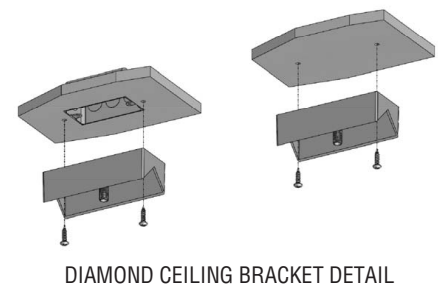

## Standard Fixture Lengths and Mounting Centers

### Wall Mount, Flush Wall Mount, and Flush Ceiling Mount Configurations

OVERALL FIXTURE LENGTH DIM 'A'	MOUNTING CENTERS DIM 'B'	MOUNTING CENTERS DIM 'C'
24 - 21/32"	12"	-----
36 - 21/32"	24"	-----
48 - 21/32"	36"	-----
72 - 21/32"	60"	-----
96 - 21/32"	84"	-----
144 - 21/32"	132"	66"

### Diamond Wall Mount and Diamond Ceiling Mount Configurations

OVERALL FIXTURE LENGTH DIM 'A'	MOUNTING CENTERS DIM 'B'	MOUNTING CENTERS DIM 'C'
24 - 21/32"	12"	-----
36 - 21/32"	24"	-----
48 - 21/32"	36"	-----
72 - 21/32"	60"	-----
96 - 21/32"	84"	-----
144 - 21/32"	132"	66"