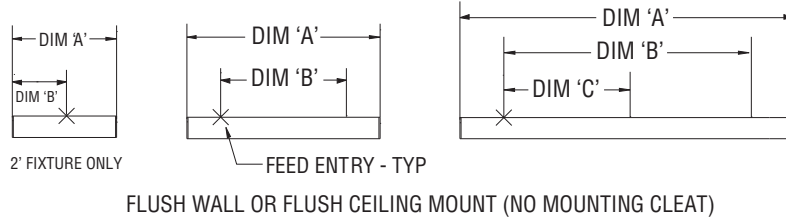

## Standard Fixture Lengths and Mounting Centers

### Wall Mount, Flush Wall Mount, and Flush Ceiling Mount Configurations

OVERALL FIXTURE LENGTH DIM 'A'	MOUNTING CENTERS DIM 'B'	MOUNTING CENTERS DIM 'C'
24 - 21/32"	12"	-----
36 - 21/32"	24"	-----
48 - 21/32"	36"	-----
72 - 21/32"	60"	-----
96 - 21/32"	84"	-----
144 - 21/32"	132"	66"

### Diamond Wall Mount and Diamond Ceiling Mount Configurations

OVERALL FIXTURE LENGTH DIM 'A'	MOUNTING CENTERS DIM 'B'	MOUNTING CENTERS DIM 'C'
24 - 21/32"	12"	-----
36 - 21/32"	24"	-----
48 - 21/32"	36"	-----
72 - 21/32"	60"	-----
96 - 21/32"	84"	-----
144 - 21/32"	132"	66"