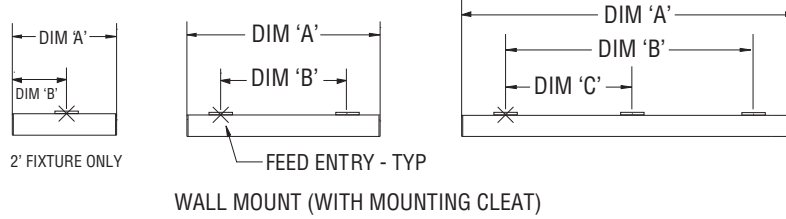

## Standard Fixture Lengths and Mounting Centers

### Wall Mount, Flush Wall Mount, and Flush Ceiling Mount Configurations

OVERALL FIXTURE LENGTH DIM 'A'	MOUNTING CENTERS DIM 'B'	MOUNTING CENTERS DIM 'C'
24 - 21/32"	12"	-----
36 - 21/32"	24"	-----
48 - 21/32"	36"	-----
72 - 21/32"	60"	-----
96 - 21/32"	84"	-----
144 - 21/32"	132"	66"

### Diamond Wall Mount and Diamond Ceiling Mount Configurations

OVERALL FIXTURE LENGTH DIM 'A'	MOUNTING CENTERS DIM 'B'	MOUNTING CENTERS DIM 'C'
24 - 21/32"	12"	-----
36 - 21/32"	24"	-----
48 - 21/32"	36"	-----
72 - 21/32"	60"	-----
96 - 21/32"	84"	-----
144 - 21/32"	132"	66"