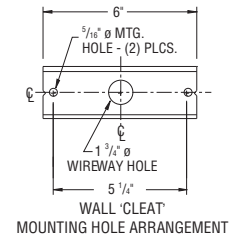

## Standard Fixture Lengths and Mounting Centers

### Wall Mount, Flush Wall Mount, and Flush Ceiling Mount Configurations

OVERALL FIXTURE LENGTH DIM 'A'	MOUNTING CENTERS DIM 'B'	MOUNTING CENTERS DIM 'C'
24 - 21/32"	12"	-----
36 - 21/32"	24"	-----
48 - 21/32"	36"	-----
72 - 21/32"	60"	-----
96 - 21/32"	84"	-----
144 - 21/32"	132"	66"

### Diamond Wall Mount and Diamond Ceiling Mount Configurations

OVERALL FIXTURE LENGTH DIM 'A'	MOUNTING CENTERS DIM 'B'	MOUNTING CENTERS DIM 'C'
24 - 21/32"	12"	-----
36 - 21/32"	24"	-----
48 - 21/32"	36"	-----
72 - 21/32"	60"	-----
96 - 21/32"	84"	-----
144 - 21/32"	132"	66"

### Diamond Cable Mount Configurations

DIAMOND CABLE MOUNT

OVERALL FIXTURE LENGTH DIM 'A'	MOUNTING CENTERS DIM 'B'
24 - 21/32 "	12 "
36 - 21/32 "	24 "
48 - 21/32 "	36 "
72 - 21/32 "	60 "
96 - 21/32 "	84 "
144 - 21/32 "	132 "