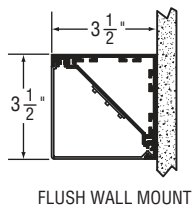

## Standard Fixture Lengths and Mounting Centers

### Wall Mount, Flush Wall Mount, and Flush Ceiling Mount Configurations

OVERALL FIXTURE LENGTH DIM 'A'	MOUNTING CENTERS DIM 'B'	MOUNTING CENTERS DIM 'C'
24 - 21/32"	12"	-----
36 - 21/32"	24"	-----
48 - 21/32"	36"	-----
72 - 21/32"	60"	-----
96 - 21/32"	84"	-----
144 - 21/32"	132"	66"

### Diamond Wall Mount and Diamond Ceiling Mount Configurations

OVERALL FIXTURE LENGTH DIM 'A'	MOUNTING CENTERS DIM 'B'	MOUNTING CENTERS DIM 'C'
24 - 21/32"	12"	-----
36 - 21/32"	24"	-----
48 - 21/32"	36"	-----
72 - 21/32"	60"	-----
96 - 21/32"	84"	-----
144 - 21/32"	132"	66"

### Diamond Cable Mount Configurations

DIAMOND CABLE MOUNT

OVERALL FIXTURE LENGTH DIM 'A'	MOUNTING CENTERS DIM 'B'
24 - 21/32 "	12 "
36 - 21/32 "	24 "
48 - 21/32 "	36 "
72 - 21/32 "	60 "
96 - 21/32 "	84 "
144 - 21/32 "	132 "