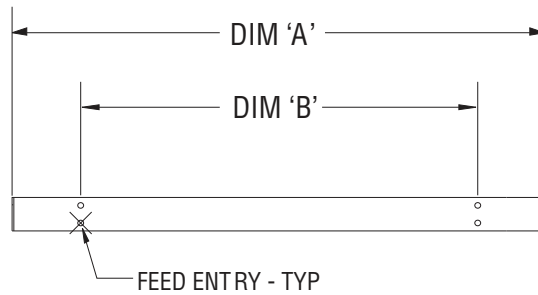

OVERALL FIXTURE LENGTH DIM 'A'	MOUNTING CENTERS DIM 'B'
24 - 21/32 "	12 "
36 - 21/32 "	24 "
48 - 21/32 "	36 "
72 - 21/32 "	60 "
96 - 21/32 "	84 "
144 - 21/32 "	132 "