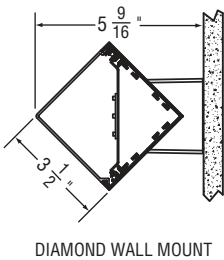

## Standard Fixture Lengths and Mounting Centers

### Wall Mount, Flush Wall Mount, and Flush Ceiling Mount Configurations

OVERALL FIXTURE LENGTH DIM 'A'	MOUNTING CENTERS DIM 'B'	MOUNTING CENTERS DIM 'C'
24 - 21/32"	12"	-----
36 - 21/32"	24"	-----
48 - 21/32"	36"	-----
72 - 21/32"	60"	-----
96 - 21/32"	84"	-----
144 - 21/32"	132"	66"

### Diamond Wall Mount and Diamond Ceiling Mount Configurations

OVERALL FIXTURE LENGTH DIM 'A'	MOUNTING CENTERS DIM 'B'	MOUNTING CENTERS DIM 'C'
24 - 21/32"	12"	-----
36 - 21/32"	24"	-----
48 - 21/32"	36"	-----
72 - 21/32"	60"	-----
96 - 21/32"	84"	-----
144 - 21/32"	132"	66"

### Diamond Cable Mount Configurations

DIAMOND CABLE MOUNT

OVERALL FIXTURE LENGTH DIM 'A'	MOUNTING CENTERS DIM 'B'
24 - 21/32 "	12 "
36 - 21/32 "	24 "
48 - 21/32 "	36 "
72 - 21/32 "	60 "
96 - 21/32 "	84 "
144 - 21/32 "	132 "