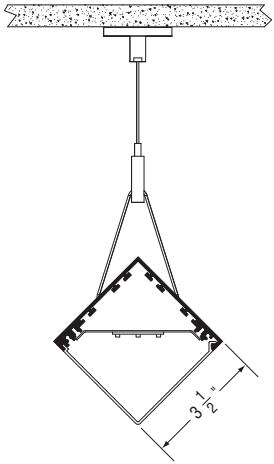

AS350 Series

Standard Fixture Lengths and Mounting Centers

Diamond Cable Mount Configurations

DIAMOND CABLE MOUNT