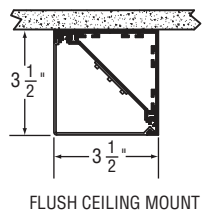

## Standard Fixture Lengths and Mounting Centers

### Wall Mount, Flush Wall Mount, and Flush Ceiling Mount Configurations

OVERALL FIXTURE LENGTH DIM 'A'	MOUNTING CENTERS DIM 'B'	MOUNTING CENTERS DIM 'C'
24 - 21/32"	12"	-----
36 - 21/32"	24"	-----
48 - 21/32"	36"	-----
72 - 21/32"	60"	-----
96 - 21/32"	84"	-----
144 - 21/32"	132"	66"

### Diamond Wall Mount and Diamond Ceiling Mount Configurations

OVERALL FIXTURE LENGTH DIM 'A'	MOUNTING CENTERS DIM 'B'	MOUNTING CENTERS DIM 'C'
24 - 21/32"	12"	-----
36 - 21/32"	24"	-----
48 - 21/32"	36"	-----
72 - 21/32"	60"	-----
96 - 21/32"	84"	-----
144 - 21/32"	132"	66"