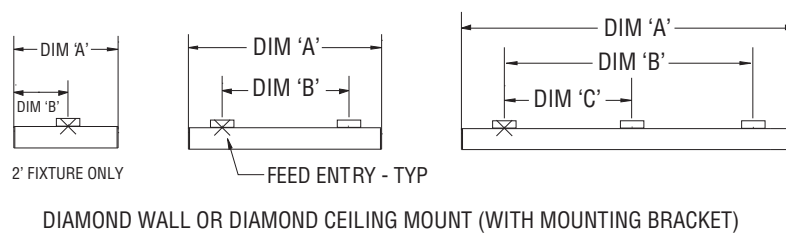

## Standard Fixture Lengths and Mounting Centers

### Wall Mount, Flush Wall Mount, and Flush Ceiling Mount Configurations

OVERALL FIXTURE LENGTH DIM 'A'	MOUNTING CENTERS DIM 'B'	MOUNTING CENTERS DIM 'C'
24 - 21/32"	12"	-----
36 - 21/32"	24"	-----
48 - 21/32"	36"	-----
72 - 21/32"	60"	-----
96 - 21/32"	84"	-----
144 - 21/32"	132"	66"

### Diamond Wall Mount and Diamond Ceiling Mount Configurations

OVERALL FIXTURE LENGTH DIM 'A'	MOUNTING CENTERS DIM 'B'	MOUNTING CENTERS DIM 'C'
24 - 21/32"	12"	-----
36 - 21/32"	24"	-----
48 - 21/32"	36"	-----
72 - 21/32"	60"	-----
96 - 21/32"	84"	-----
144 - 21/32"	132"	66"

### Diamond Cable Mount Configurations

DIAMOND CABLE MOUNT

OVERALL FIXTURE LENGTH DIM 'A'	MOUNTING CENTERS DIM 'B'
24 - 21/32 "	12 "
36 - 21/32 "	24 "
48 - 21/32 "	36 "
72 - 21/32 "	60 "
96 - 21/32 "	84 "
144 - 21/32 "	132 "