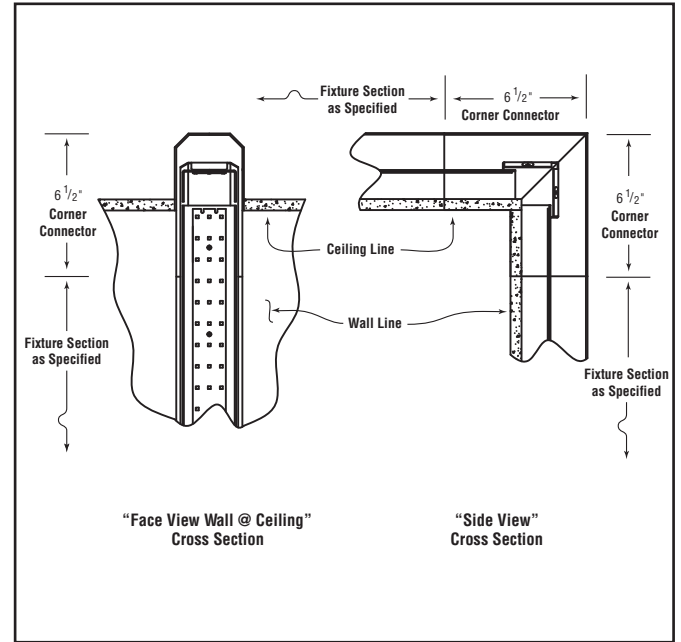

Catalog Number

Type

Project Name

Microlinea™ Recessed Series 2, 3 & 5 - LED

(1 7/8", 2 7/8" and 4 7/8" Luminous Apertures)

Lighted Vertical Corners-(Drywall Only)

Vertical extruded aluminum 90° corners are available for use in wall to ceiling mounted patterns in drywall applications only, and provide a continuous transition from ceiling to wall. Corners are available for Microlinea Recessed Series 2, Series 3 and Series 5. LED modules are arranged in the corner to insure uniform illumination.

See next page for dimensions.

S P E C I F I C A T I O N S

Housing

Three piece extruded aluminum, mitered and secured together for connection to Microlinea Recessed LED fixtures.

Optical Controls

(Lenses mitered to provide a continuous transition from ceiling to wall in the corner.)
Clear co-extruded 100% DR acrylic lens with high transmittance diffusing insert.

H O W T O O R D E R

Microlinea Recessed Series 2

Lighted Vertical Corners - LED

Microlinea Recessed Series 3

Lighted Vertical Corners - LED

Microlinea Recessed Series 5

Lighted Vertical Corners - LED

Consult Factory for exact luminaire placement.