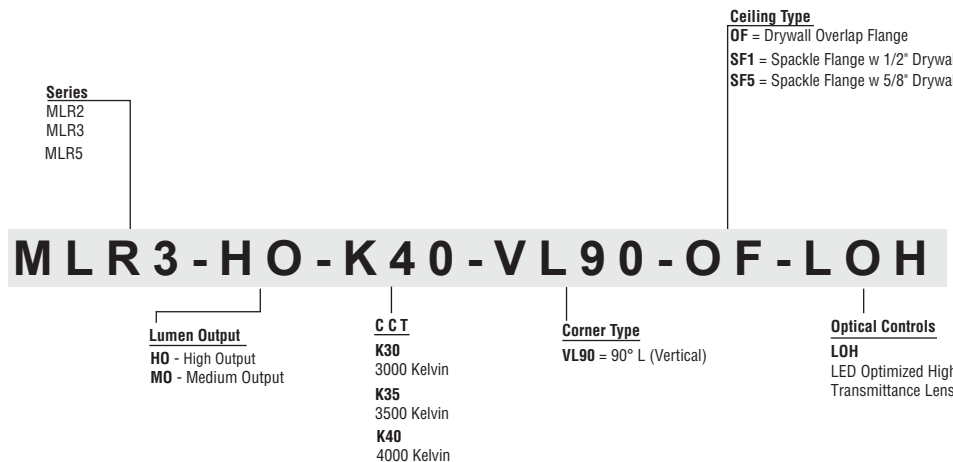

Catalog Number

Type

Project Name

Microlinea™ Recessed Series 2, 3 & 5 - LED

(1 7/8", 2 7/8" and 4 7/8" Luminous Apertures)

Lighted Vertical Corners-(Drywall Only)

Vertical extruded aluminum 90° corners are available for use in wall to ceiling mounted patterns in drywall applications only, and provide a continuous transition from ceiling to wall. Corners are available for Microlinea Recessed Series 2, Series 3 and Series 5. LED modules are arranged in the corner to insure uniform illumination.

See next page for dimensions.

S P E C I F I C A T I O N S

Housing

Three piece extruded aluminum, mitered and secured together for connection to Microlinea Recessed LED fixtures.

Optical Controls

(Lenses mitered to provide a continuous transition from ceiling to wall in the corner.)
Clear co-extruded 100% DR acrylic lens with high transmittance diffusing insert.

H O W T O O R D E R

Microlinea Recessed Series 2

Lighted Vertical Corners - LED

Microlinea Recessed Series 3

Lighted Vertical Corners - LED

Microlinea Recessed Series 5

Lighted Vertical Corners - LED

Consult Factory for exact luminaire placement.