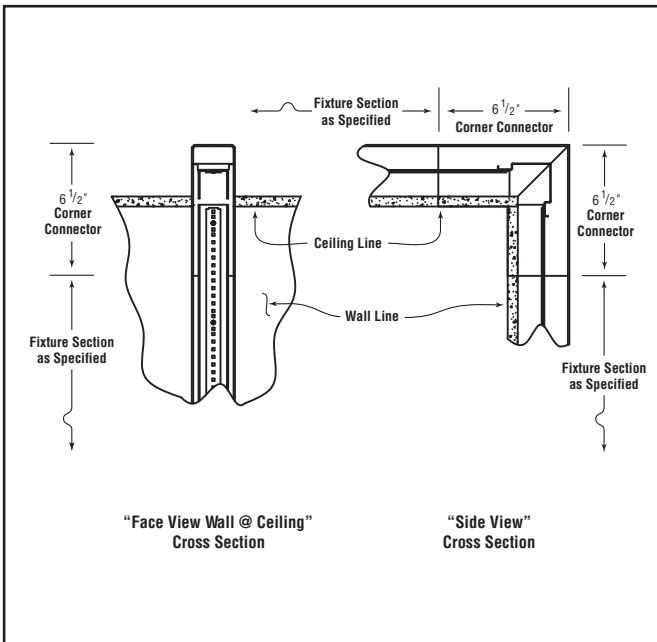

Catalog Number

Type

Project Name

Microlinea™ Recessed Series 2, 3 & 5 - LED

(1 7/8", 2 7/8" and 4 7/8" Luminous Apertures)

Lighted Vertical Corners-(Drywall Only)

Vertical extruded aluminum 90° corners are available for use in wall to ceiling mounted patterns in drywall applications only, and provide a continuous transition from ceiling to wall. Corners are available for Microlinea Recessed Series 2, Series 3 and Series 5. LED modules are arranged in the corner to insure uniform illumination.

See next page for dimensions.

S P E C I F I C A T I O N S

Housing

Three piece extruded aluminum, mitered and secured together for connection to Microlinea Recessed LED fixtures.

Optical Controls

(Lenses mitered to provide a continuous transition from ceiling to wall in the corner.)
Clear co-extruded 100% DR acrylic lens with high transmittance diffusing insert.

H O W T O O R D E R

Microlinea Recessed Series 2

Lighted Vertical Corners - LED

Microlinea Recessed Series 3

Lighted Vertical Corners - LED

Microlinea Recessed Series 5

Lighted Vertical Corners - LED

Consult Factory for exact luminaire placement.