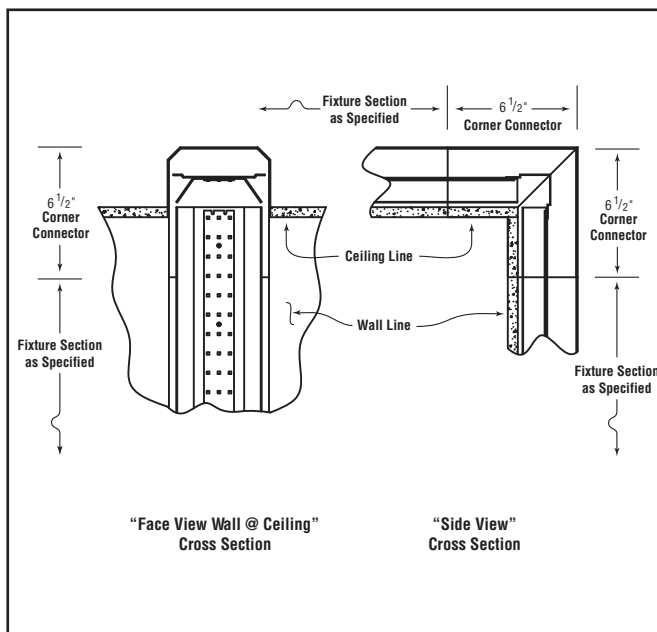

Catalog Number

Type

Project Name

Microlinea™ Recessed Series 2, 3 & 5 - LED

(1 7/8", 2 7/8" and 4 7/8" Luminous Apertures)

Lighted Vertical Corners-(Drywall Only)

Vertical extruded aluminum 90° corners are available for use in wall to ceiling mounted patterns in drywall applications only, and provide a continuous transition from ceiling to wall. Corners are available for Microlinea Recessed Series 2, Series 3 and Series 5. LED modules are arranged in the corner to insure uniform illumination.

See next page for dimensions.

S P E C I F I C A T I O N S

Housing

Three piece extruded aluminum, mitered and secured together for connection to Microlinea Recessed LED fixtures.

Optical Controls

(Lenses mitered to provide a continuous transition from ceiling to wall in the corner.)
Clear co-extruded 100% DR acrylic lens with high transmittance diffusing insert.

H O W T O O R D E R

Microlinea Recessed Series 2

Lighted Vertical Corners - LED

Microlinea Recessed Series 3

Lighted Vertical Corners - LED

Microlinea Recessed Series 5

Lighted Vertical Corners - LED

Consult Factory for exact luminaire placement.