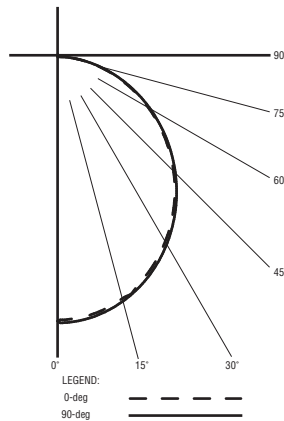

Total Luminaire Efficacy = 116.9 Lm/W

0% Up 100% Down

Color Rendering Index (CRI) = 82

ZONAL LUMEN SUMMARY

Zone	Lumens	%Fixture
0- 40	1644	45.3
0- 60	2856	78.6
0- 90	3633	100.0
90- 180	0	0.0
0- 180	3633	100.0