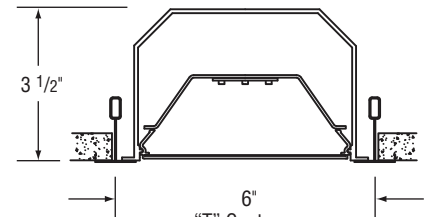

Grid Ceilings

Limited Warranty
LED Boards & Drivers