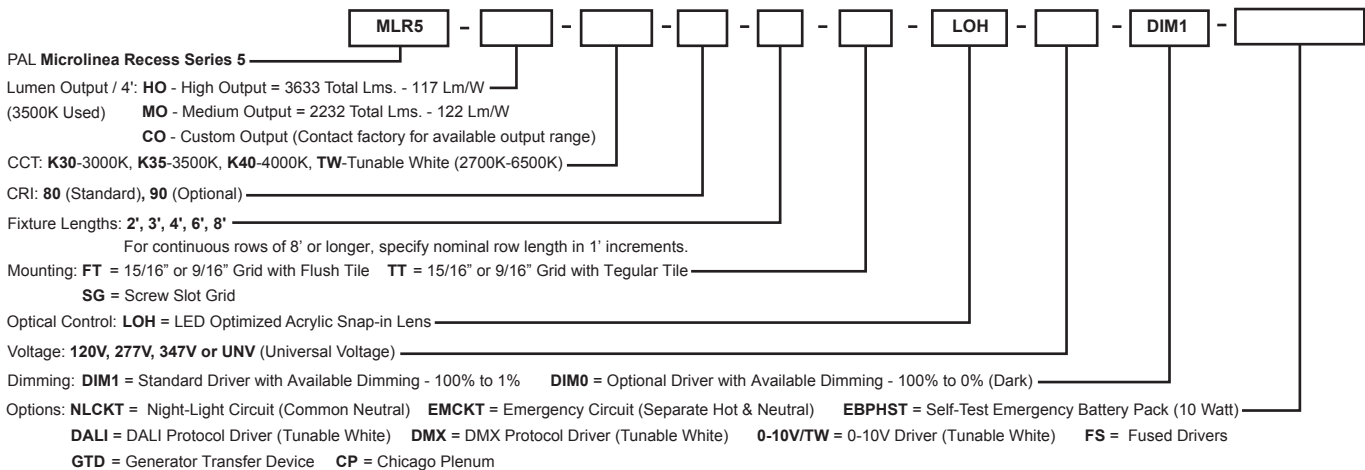

Due to continued advancement in LED technology, lumen performance is subject to change. Please visit our website for the most up-to-date information.

Grid Ceilings

Limited Warranty
LED Boards & Drivers

Sample Catalog Number: **MLR5 - HO - K40 - 80 - 4 - FT - LOH - 120 - DIM1 - OPTIONS**