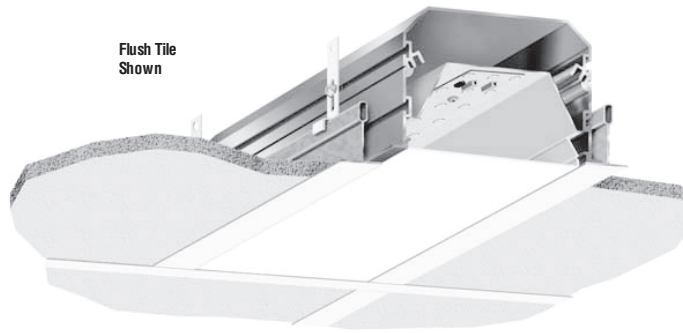

Microlinea™ Recessed Series 5 - with Flush Lens

(4 7/8" Luminous Aperture)

Catalog Number	Type
Project Name	

S P E C I F I C A T I O N S

Housing

Three piece extruded aluminum available in single sections up to 8' long in 1' increments. Standard flange finish is satin white.

Optical Control

(LOH) LED optimized high transmittance acrylic snap-in lens.

Reflector/Heat Sink

.040" thick die-formed aluminum finished with a high reflectance white enamel.

Circuitry

All fixtures are factory pre-wired for a single circuit. Provision for multiple switching/circuiting is optional.