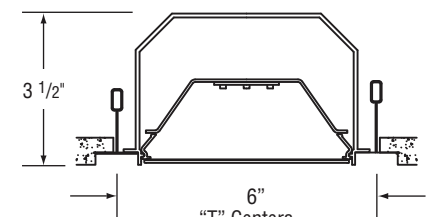

Grid Ceilings

Limited Warranty
LED Boards & Drivers