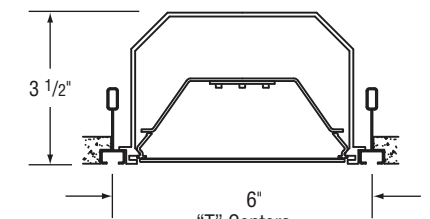

Grid Ceilings

Limited Warranty
LED Boards & Drivers