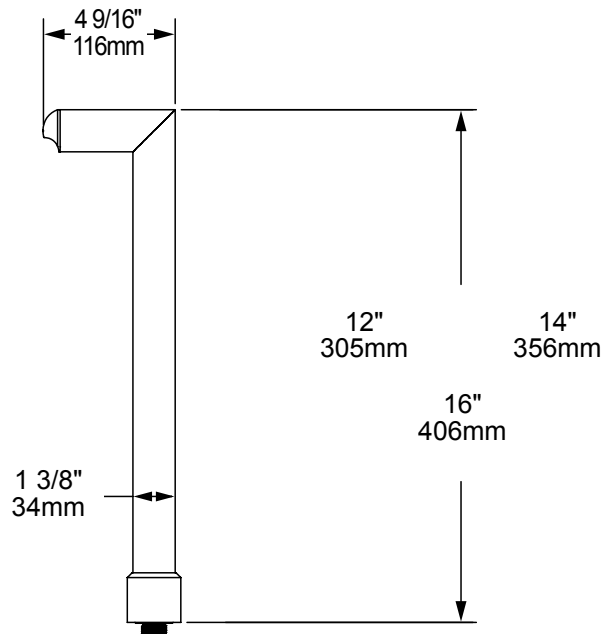

FIELD-INTERCHANGEABLE TECHNOLOGY

The FIT™ IP67 module is built on Auroralight's Copper Core Technology® platform and includes FIT™ Acrylic Optics.

Precision Machined Brass Body

Internal Driver and LED

Interchangeable UV & Shock Resistant Silicone Optic

COPPER CORE TECHNOLOGY®

12V

Powered by **CREE** LEDs

THERMALLY INTEGRATED

SEE NEXT PAGE FOR ORDERING INFORMATION