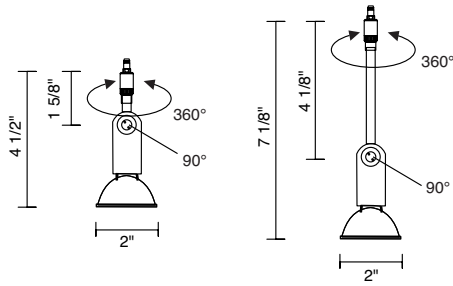

Job Name:

Contact:

Ordering Code:

Fixture Type:

Clareo Spot

Description

The Clareo Spot has swivel action, an a rotation of 360°. Uni-plug design allows fixture to be mounted on any lighting system or ceiling canopy through the use of an appropriate adapter, not included.

Technical Specs

- 12V AC/DC input
- 50VA, 50W for 1 (maximum 50 watt lamp)
- GU5.3 socket (for MR16)*
- Suitable for dry location only
- Dimmable

*Not compatible with GE MR16 lamps
*If using an accessory use only 35w lamp

Ordering Codes

Follow the steps to specify your fixture,

example:

1	2	3
Light Source	Length	Finish
220 low voltage	671 1 5/8" 672 4 1/8"	ch chrome mc matte chrome

230 Clareo Snoot Black Glass

231 Clareo Snoot White Glass