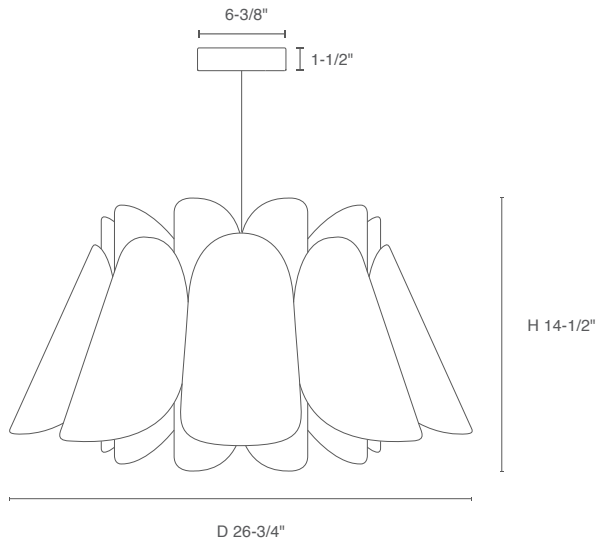

MOUNTING OPTIONS

FEDERICA 68