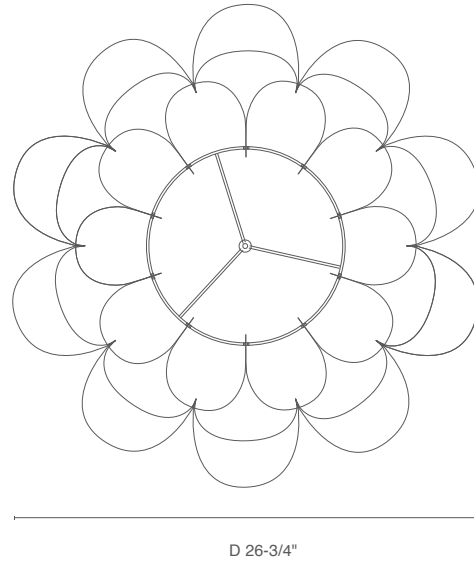

MOUNTING OPTIONS

FEDERICA 68