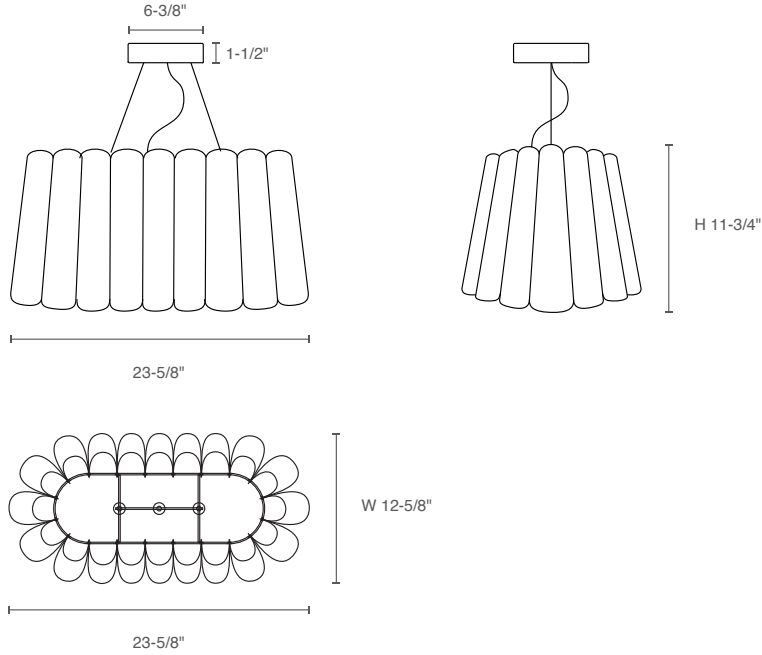

MOUNTING OPTIONS

RENATA 60R