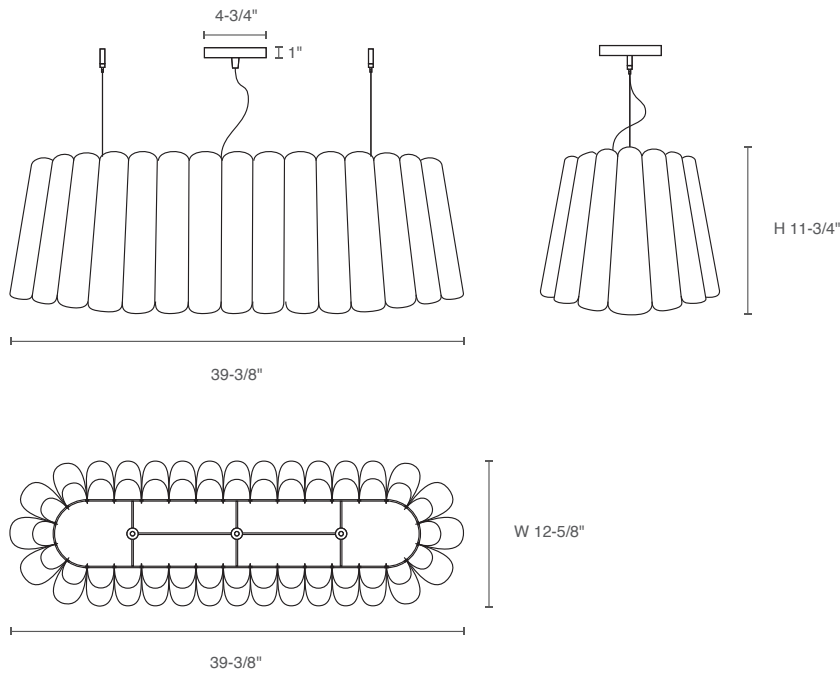

RENATA 100R