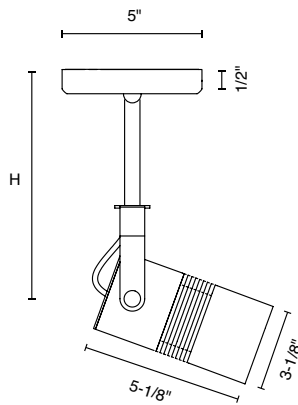

HOUSING

Extruded aluminum housing with white, matte chrome or black finish

MOUNTING

- Canopy over a 3-1/2" to 4" recessed octagonal junction box for MP mounting option.

LISTINGS

- ETLus Listed to UL1598 (suitable for dry and damp locations)
- cETL Listed to CSA C22.2 #250.0
- Made in the USA - meets the requirements of the Buy American provision within the ARRA

- NOTES**
- 1 ELV dimming only available in 120V.
 - 2 0-10V dimming only available in UNV voltage & stem lengths of 5 and 28.
 - 3 Field cuttable to specific length; length may be specified in 1" increments at additional charge.
 - 4 Stem lengths of 48, 60, 72, 96 and 120 only available for ELV.

MOUNTING OPTIONS

Mounting Options

MP monopoint canopy

H

- 5 5" stem
- 28 28" stem (field adjustable to 6")
- 48 48" stem (field adjustable to 6")
- 60 60" stem (field adjustable to 6")
- 72 72" stem (field adjustable to 6")
- 96 96" stem (field adjustable to 54")
- 120 120" stem (field adjustable to 66")

ELV WITH CRO
STEM LENGTHS OF 5 AND 28

ELV
STEM LENGTHS OF 48 THRU 120

10V
STEM LENGTHS OF 5 AND 28

ACCESSORIES

- 900300bk Snoot, black
- 900300mc Snoot, matte chrome
- 900300wh Snoot, white
- 900310 Louver, black
- 900305bk¹ Barn doors, black
- 900321 Diffuser lens
- 900322 Frosted lens
- 900320 Linear lens