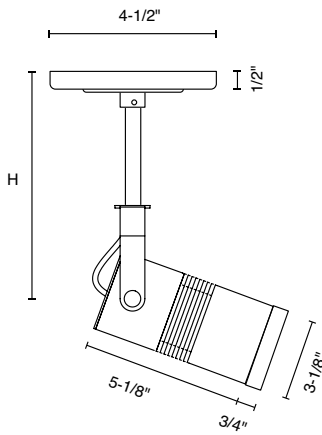

- NOTES**
- 1 ELV dimming only available in 120V.
 - 2 0-10V dimming only available in UNV voltage & stem lengths of 5 and 28.
 - 3 Field cuttable to specific length; length may be specified in 1" increments at additional charge.
 - 4 Stem lengths of 48, 60, 72, 96 and 120 only available for ELV.

MOUNTING OPTIONS

Mounting Options

MP monopoint canopy

H

- 5 5" stem
- 28 28" stem (field adjustable to 6")
- 48 48" stem (field adjustable to 6")
- 60 60" stem (field adjustable to 6")
- 72 72" stem (field adjustable to 6")
- 96 96" stem (field adjustable to 54")
- 120 120" stem (field adjustable to 66")

ELV WITH CRO
STEM LENGTHS OF 5 AND 28

ELV
STEM LENGTHS OF 48 THRU 120

10V
STEM LENGTHS OF 5 AND 28

ACCESSORIES

- 900300bk Snoot, black
- 900300mc Snoot, matte chrome
- 900300wh Snoot, white
- 900310 Louver, black
- 900305bk¹ Barn doors, black
- 900321 Diffuser lens
- 900322 Frosted lens
- 900320 Linear lens