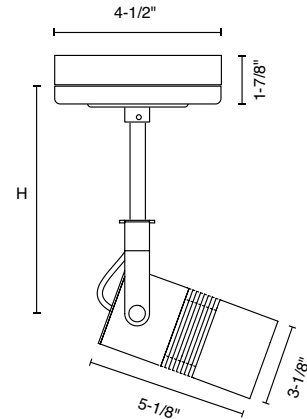

HOUSING

Extruded aluminum housing with white, matte chrome or black finish

MOUNTING

- Canopy over a 3-1/2" to 4" recessed octagonal junction box for MP mounting option.

LISTINGS

- ETLus Listed to UL1598 (suitable for dry and damp locations)
- cETL Listed to CSA C22.2 #250.0
- Made in the USA - meets the requirements of the Buy American provision within the ARRA

MOUNTING OPTIONS

Mounting Options

MP monopoint canopy

H

- 5 5" stem
- 28 28" stem (field adjustable to 6")
- 48 48" stem (field adjustable to 6")
- 60 60" stem (field adjustable to 6")
- 72 72" stem (field adjustable to 6")
- 96 96" stem (field adjustable to 54")
- 120 120" stem (field adjustable to 66")

ELV WITH CRO
STEM LENGTHS OF 5 AND 28

ELV
STEM LENGTHS OF 48 THRU 120

10V
STEM LENGTHS OF 5 AND 28

ACCESSORIES

- 900300bk Snoot, black
- 900300mc Snoot, matte chrome
- 900300wh Snoot, white
- 900310 Louver, black
- 900305bk¹ Barn doors, black
- 900321 Diffuser lens
- 900322 Frosted lens
- 900320 Linear lens