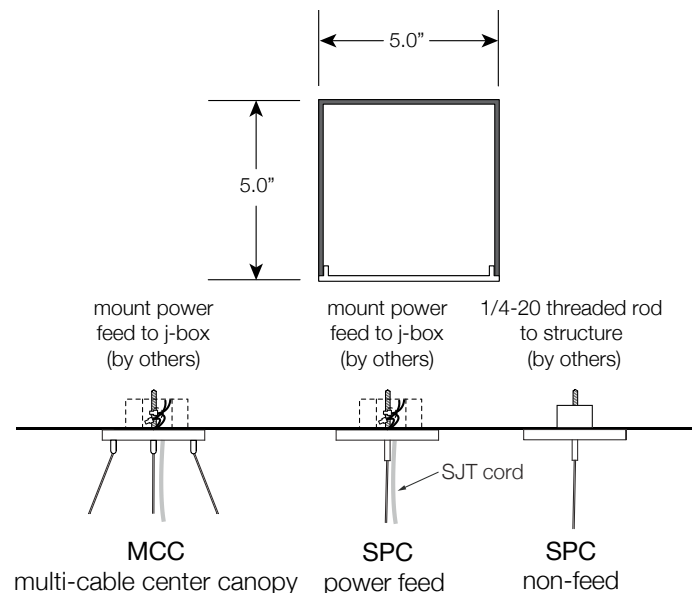

3 COLORS - NEXT PAGE