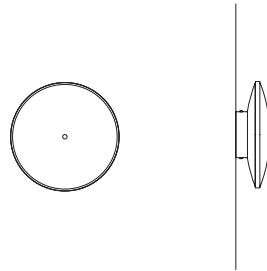

Chrona

Sconce

Color

Brass
GP2010-B

	North America	Europe
Lamping	7W LED, 110-277V, 0-10v dimming	7W LED, 220-240V
Color temperature	2700K	2700K
Lumen output	300lm	300lm
Driver Type	N/A	
Color Rendering Index	N/A	
Material	Brass Acrylic diffuser	Brass Acrylic diffuser
Size	Ø10, D 3 (in)	Ø24, D 7,6 (cm)
Weight	3.5lb	1,6kg
Fire retardant	Yes	Yes
ADA Compliant	Yes	N/A
Country of origin	United States/The Netherlands	The Netherlands

Custom cords and canopies are available. Contact our offices for more information.

chrona[®]

Sconce

SCONCE

SPECIFICATION CODE

Example: QTY 2 CHRONA - GP-2010-B

Qty.

CHRONA