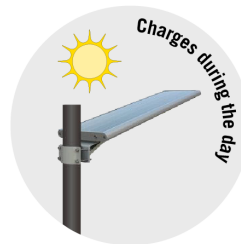

### PRODUCT DESCRIPTION

The LSA Series combines the latest technological advancements in solar components with high output LED's to present a fully integrated solar powered area lighting system. The integration of the Photovoltaics module, charging controller, LifeP04 battery and light source minimizes maintenance and makes for an easy installation. The fixtures rugged IP65 housing ensures that the fixture will stand up to even the harshest of climates, including areas with high salinity.

### PERFORMANCE SUMMARY

Efficacy: 125 Lm/W
Delivered Light Output: 1,870 Lumens
LED Power: 15 Watts
Solar Panel: 18V/25W
Battery Type: Lithium LIFE P04 / 10 Ah 12.8V
Chips: PHILIPS LUXEON
Charge Time: 6 - 7 Hours
Discharge time: Over 20 Hours (operating at 50%)
Standard Warranty: 5 Years
Standard Lifetime: Designed to L70 minimum 50,000 hours
Mounting clamp can accommodate poles up to 4.5 inch diameter
IP Rating: IP65 / Wet Rated
Die-cast aluminum housing / Akzonobel painted / Corrosion resistant

### ORDER INFORMATION

EXAMPLE: LSA-15W-SP-50K-3M-14-SV

Series	Wattage	Voltage	CCT	Optics	Mount	Finish
LSA	15W	SP = Solar Panel 18V Grade A Solar Cell	50K = 5000K	3M	14 = Direct Mount	SV = Silver BK = Black