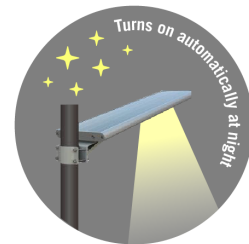

### PRODUCT DESCRIPTION

The LSA Series combines the latest technological advancements in solar components with high output LED's to present a fully integrated solar powered area lighting system. The integration of the Photovoltaics module, charging controller, LifeP04 battery and light source minimizes maintenance and makes for an easy installation. The fixtures rugged IP65 housing ensures that the fixture will stand up to even the harshest of climates, including areas with high salinity.

### PERFORMANCE SUMMARY

Efficacy: 125 Lm/W
Delivered Light Output: 1,870 Lumens
LED Power: 15 Watts
Solar Panel: 18V/25W
Battery Type: Lithium LIFE P04 / 10 Ah 12.8V
Chips: PHILIPS LUXEON
Charge Time: 6 - 7 Hours
Discharge time: Over 20 Hours (operating at 50%)
Standard Warranty: 5 Years
Standard Lifetime: Designed to L70 minimum 50,000 hours
Mounting clamp can accommodate poles up to 4.5 inch diameter
IP Rating: IP65 / Wet Rated
Die-cast aluminum housing / Akzonobel painted / Corrosion resistant