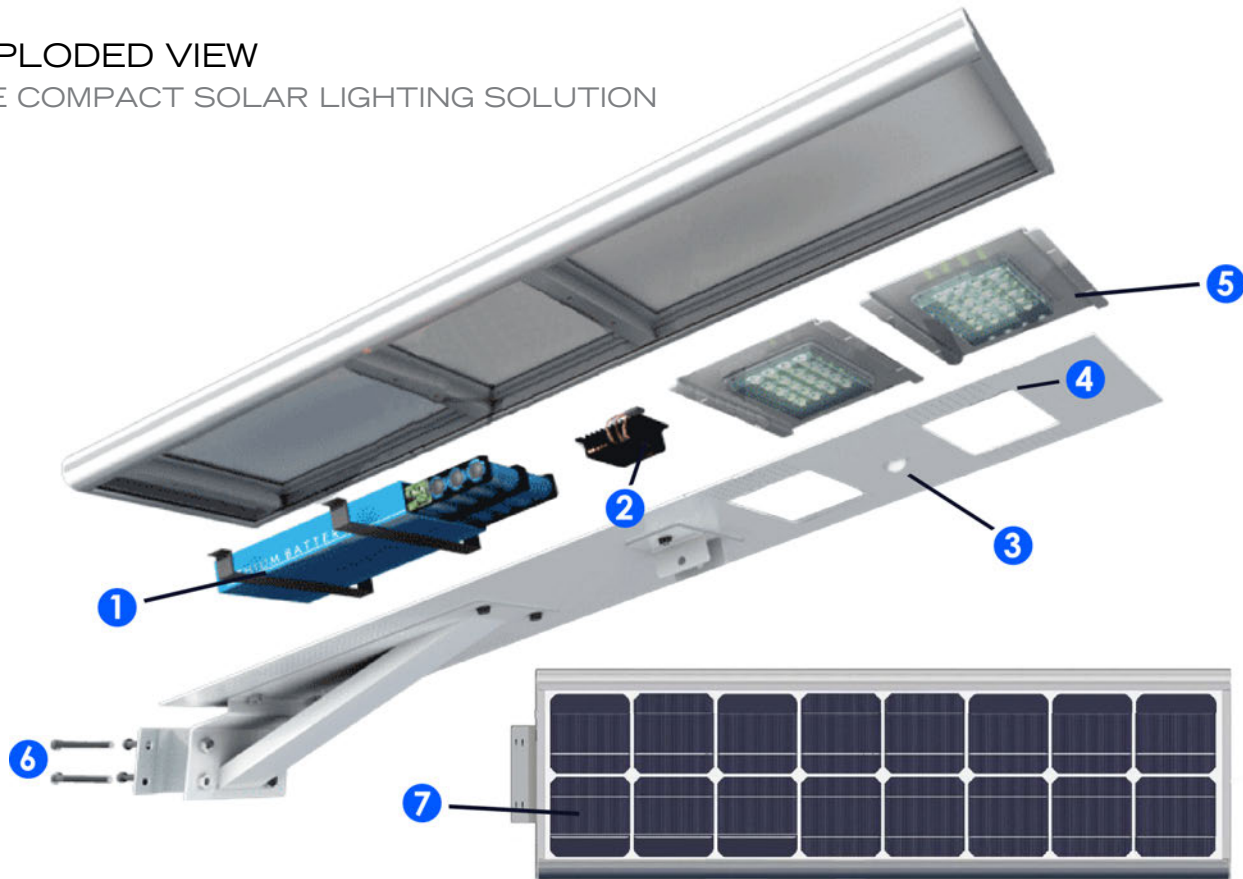

### PRODUCT DESCRIPTION

The LSA Series combines the latest technological advancements in solar components with high output LED's to present a fully integrated solar powered area lighting system. The integration of the Photovoltaics module, charging controller, LifeP04 battery and light source minimizes maintenance and makes for an easy installation. The fixtures rugged IP65 housing ensures that the fixture will stand up to even the harshest of climates, including areas with high salinity.

### PERFORMANCE SUMMARY

Efficacy: 125 Lm/W
Delivered Light Output: 1,870 Lumens
LED Power: 15 Watts
Solar Panel: 18V/25W
Battery Type: Lithium LIFE P04 / 10 Ah 12.8V
Chips: PHILIPS LUXEON
Charge Time: 6 - 7 Hours
Discharge time: Over 20 Hours (operating at 50%)
Standard Warranty: 5 Years
Standard Lifetime: Designed to L70 minimum 50,000 hours
Mounting clamp can accommodate poles up to 4.5 inch diameter
IP Rating: IP65 / Wet Rated
Die-cast aluminum housing / Akzonobel painted / Corrosion resistant

EXPLODED VIEW

THE COMPACT SOLAR LIGHTING SOLUTION

- 1** LITHIUM Life PO4 Battery.
- 2** IP68 SMART Controller / Dimmable, Remote Control Monitoring, LED & Battery Protection.
- 3** PIR Sensor / Fixture operates at 50%, and increases to 100% upon detecting motion.
- 4** Heat-Sink Holes.
- 5** LED Module / PHILIPS LUXEON / 50,000 Hrs.
- 6** ANTITHEFT Screws.
- 7** MONOCRYSTALLINE Solar Panel / GRADE A Solar Cells.