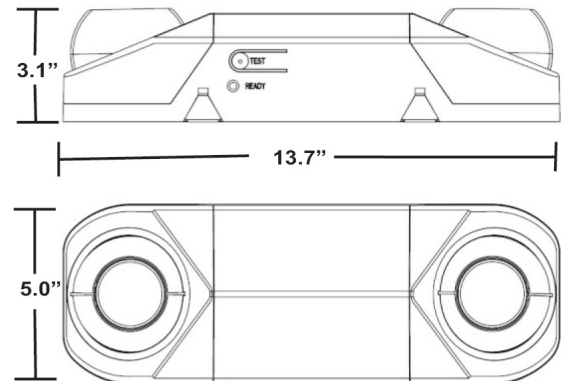

Warranty

- Five year limited warranty (see full warranty sheet for details), battery pro-rated for two years

TCS dimensions