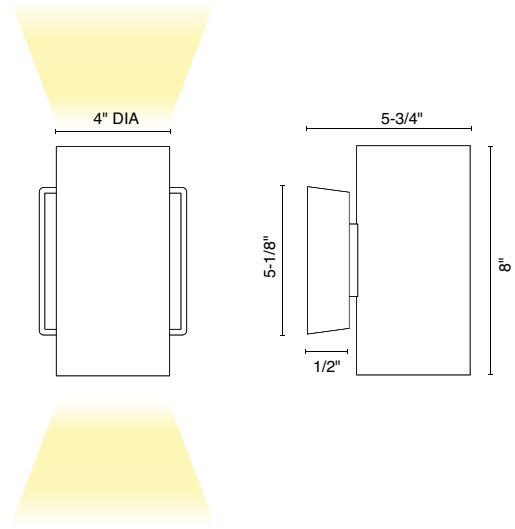

JOB NAME _____

CONTACT _____

ORDERING CODE _____

ORDERING CODE		
SERIES	EXT	exterior
TYPE	4UD	4" wall up and down
FINISH	BK SV	anthracite silver

LM-79

OUTDOOR CYLINDER 4" Round Cylinder Up and Down IP65 Wall

BK SV

ORDERING CODE _____

Follow the steps to specify your fixture, example:
EXT - 4UD - BK

DESCRIPTION

The Outdoor Cylinder is a 4" exterior sconce made of extruded aluminum. Its classic cylindrical design allows for a modern look with a warm glow illuminating the wall both up and down. Outdoor Cylinder includes an onboard driver. 5" canopy is easily surface mounted to cover a standard junction box. It is offered in anthracite or silver finish.

HOUSING

- Extruded aluminum housing in anthracite or silver.

MOUNTING

- Mount to 3-1/2" to 4" octagonal or 4" square recessed junction box.

ELECTRICAL/CONTROLS

- Integrated LED Module
- 60° distribution, up & down
- 120-277Vac, 50-60Hz input, 19W
- Non-dimmable