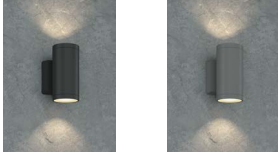

JOB NAME _____

CONTACT _____

ORDERING CODE _____

ORDERING CODE		
SERIES	EXT	exterior
TYPE	4UD	4" wall up and down
FINISH	BK SV	anthracite silver

LM-79

OUTDOOR CYLINDER 4" Round Cylinder Up and Down IP65 Wall

BK SV

ORDERING CODE _____

Follow the steps to specify your fixture, example:
EXT - 4UD - BK

DESCRIPTION

The Outdoor Cylinder is a 4" exterior sconce made of extruded aluminum. Its classic cylindrical design allows for a modern look with a warm glow illuminating the wall both up and down. Outdoor Cylinder includes an onboard driver. 5" canopy is easily surface mounted to cover a standard junction box. It is offered in anthracite or silver finish.

HOUSING

- Extruded aluminum housing in anthracite or silver.

MOUNTING

- Mount to 3-1/2" to 4" octagonal or 4" square recessed junction box.

ELECTRICAL/CONTROLS

- Integrated LED Module
- 60° distribution, up & down
- 120-277Vac, 50-60Hz input, 19W
- Non-dimmable

LED INFO

- LED: Zigen ZG1BME30KHO
- CCT: 3000K
- CRI: 93 typ
- SDCM: 3-step MacAdam Ellipse
- Delivered Lumens: 710 lm up, 710 lm down
- Lumen Maintenance: L₇₀ > 50,000 hrs
- Warranty: 5 year limited warranty