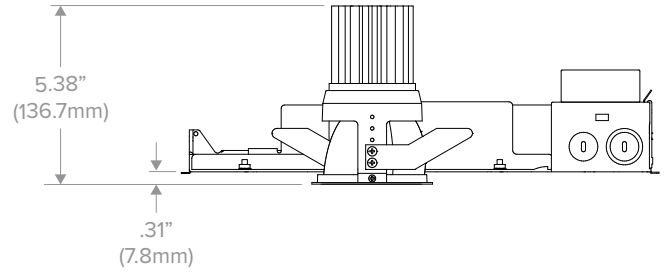

## DIMENSIONS

Dimensional Data		
Aperture	2.88" (73.2mm)	
Flange: Standard & Flush Mount	3.68" (93.5mm)	
Ceiling Cutout:	Standard	3.38" (85.9mm)
	Flush Mount	4.00" (101.6mm)
Ceiling Thickness:	WW/DWW	0.50" to 2.00" (12.7mm to 50.8mm)
	CWW	0.50" to 1.25" (12.7mm to 31.8mm)