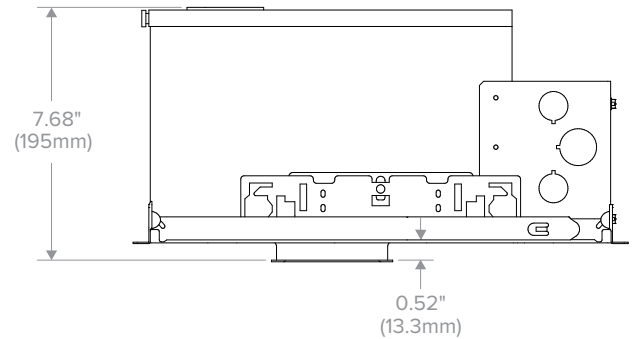

## DIMENSIONS

Dimensional Data		
Aperture	2.88" (73.2mm)	
Flange: Standard & Flush Mount	3.68" (93.5mm)	
Ceiling Cutout:	Standard	3.38" (85.9mm)
	Flush Mount	4.00" (101.6mm)
Ceiling Thickness:	WW/DWW	0.50" to 2.00" (12.7mm to 50.8mm)
	CWW	0.50" to 1.25" (12.7mm to 31.8mm)

**LTR-3RWPH-H**

Dimensional Data		
Aperture	2.88" (73.2mm)	
Flange: Standard & Flush Mount	3.68" (93.5mm)	
Ceiling Cutout:	Standard	3.38" (85.9mm)
	Flush Mount	4.00" (101.6mm)
Ceiling Thickness:	WW/DWW	0.50" to 2.00" (12.7mm to 50.8mm)
	CWW	0.50" to 1.25" (12.7mm to 31.8mm)