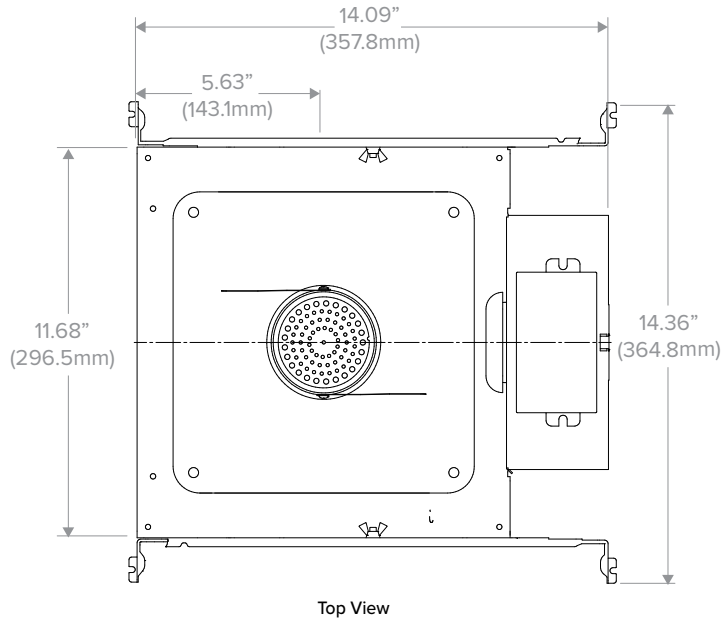

## DIMENSIONS

Dimensional Data		
Aperture	2.88" (73.2mm)	
Flange: Standard & Flush Mount	3.68" (93.5mm)	
Ceiling Cutout:	Standard	3.38" (85.9mm)
	Flush Mount	4.00" (101.6mm)
Ceiling Thickness:	WW/DWW	0.50" to 2.00" (12.7mm to 50.8mm)
	CWW	0.50" to 1.25" (12.7mm to 31.8mm)

**LTR-3RWPH-H**

Dimensional Data		
Aperture	2.88" (73.2mm)	
Flange: Standard & Flush Mount	3.68" (93.5mm)	
Ceiling Cutout:	Standard	3.38" (85.9mm)
	Flush Mount	4.00" (101.6mm)
Ceiling Thickness:	WW/DWW	0.50" to 2.00" (12.7mm to 50.8mm)
	CWW	0.50" to 1.25" (12.7mm to 31.8mm)