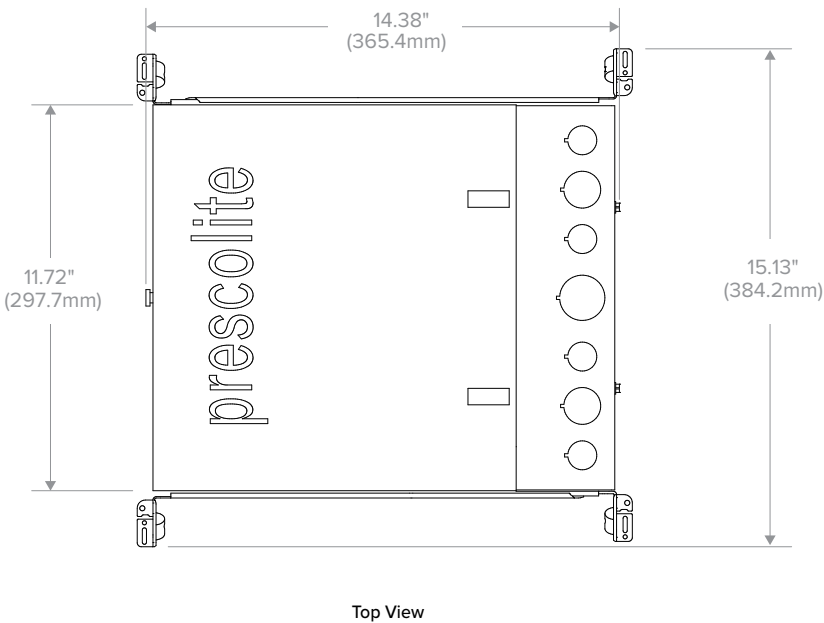

## DIMENSIONS

Dimensional Data		
Aperture	2.88" (73.2mm)	
Flange: Standard & Flush Mount	3.68" (93.5mm)	
Ceiling Cutout:	Standard	3.38" (85.9mm)
	Flush Mount	4.00" (101.6mm)
Ceiling Thickness:	WW/DWW	0.50" to 2.00" (12.7mm to 50.8mm)
	CWW	0.50" to 1.25" (12.7mm to 31.8mm)

**LTR-3RWPH-H**

Dimensional Data		
Aperture	2.88" (73.2mm)	
Flange: Standard & Flush Mount	3.68" (93.5mm)	
Ceiling Cutout:	Standard	3.38" (85.9mm)
	Flush Mount	4.00" (101.6mm)
Ceiling Thickness:	WW/DWW	0.50" to 2.00" (12.7mm to 50.8mm)
	CWW	0.50" to 1.25" (12.7mm to 31.8mm)