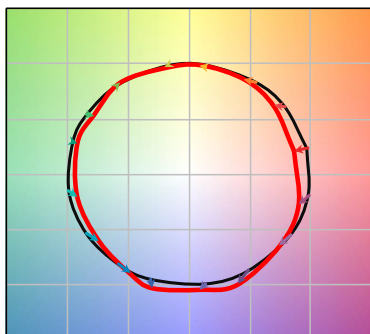

COLOR VECTOR GRAPHIC 3500K, 80 CRI