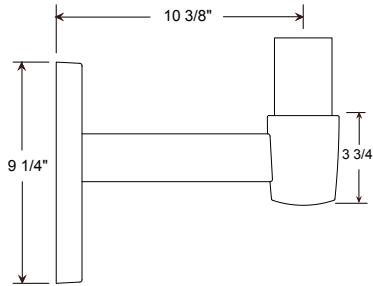

Project: _____

Fixture Type: _____ Quantity: _____

Customer: _____

Weight: 4.5 lbs