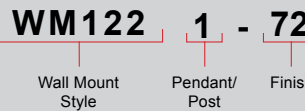

Catalog Logic