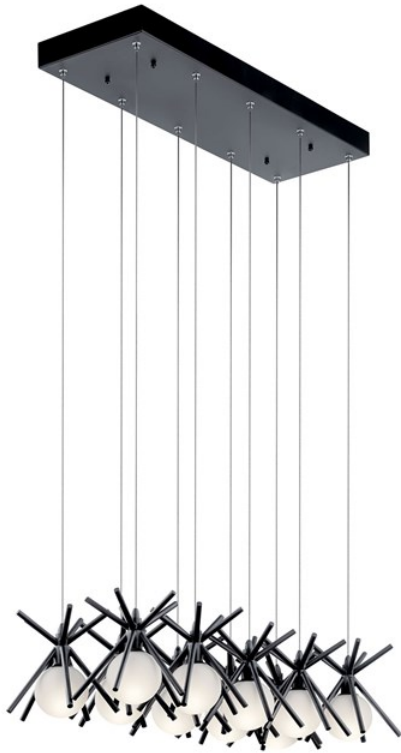

Beale™ 10 Light Rectangular Pendant Cluster Matte Black

84062 (Matte Black)

Project Name: _____
 Location: _____
 Type: _____
 Qty: _____
 Comments: _____

Certifications/Qualifications

Location Rating	ETL-Dry
	www.kichler.com/warranty

Dimensions

Base Backplate	27.5" x 7.5"
Chain/Stem Length	96" Cable"
Weight	15.40 LBS
Height	6.75"
Length	32.25"
Overall Height	104.41"
Width	12.25"

Mounting/Installation

Interior/Exterior	Interior
Lead Wire Length	96
Mounting Weight	15.40 LBS

Photometrics

Color Rendering Index	90
Color Temperature Range	3000
Delivered Lumens	1360
Kelvin Temperature	3000K

Primary Lamping

Dimmable	Yes
Light Source	LED
# of Bulbs/LED Modules	10
Socket Type	Intergrated LED

Product/Ordering Information

SKU	84062.00
Finish	Black
Style	Contemporary
UPC	887913840622

Specifications

Diffuser Description	Seco Glass
Material	Steel
Shade Description	Glass

Additional Finishes

Matte Black