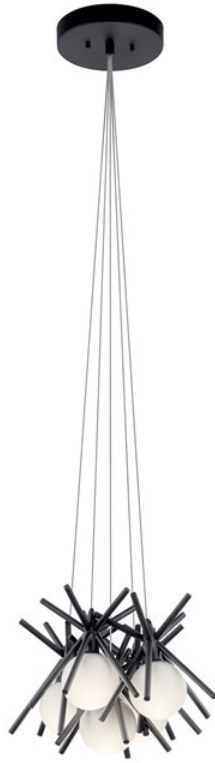

Beale™ 5 Light Pendant Cluster Matte Black

84061 (Matte Black)

Project Name: _____
 Location: _____
 Type: _____
 Qty: _____
 Comments: _____

Certifications/Qualifications

Location Rating	ETL-Dry
	www.kichler.com/warranty

Dimensions

Base Backplate	6.75" DIA
Chain/Stem Length	96" Cable"
Weight	6.38 LBS
Height	16.86"
Length	36.00"
Overall Height	243.84"

Mounting/Installation

Interior/Exterior	Interior
Lead Wire Length	244
Mounting Weight	6.38 LBS

Photometrics

Color Rendering Index	90
Color Temperature Range	3000
Delivered Lumens	1020
Kelvin Temperature	3000K

Primary Lamping

Dimmable	Yes
Light Source	LED
# of Bulbs/LED Modules	5
Socket Type	Intergrated LED

Product/Ordering Information

SKU	84061.00
Finish	Black
Style	Contemporary
UPC	887913840615

Specifications

Diffuser Description	Seco Glass
Material	Steel
Shade Description	Glass

Additional Finishes

 Matte Black