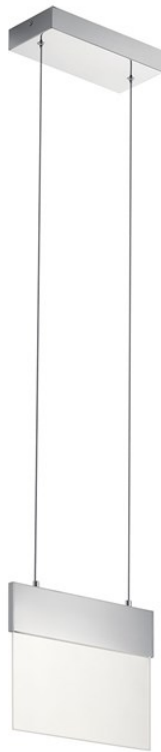

Geo LED 12" Pendant Chrome

83986 (Chrome)

Project Name: _____
 Location: _____
 Type: _____
 Qty: _____
 Comments: _____

Certifications/Qualifications

Location Rating	DRY
www.kichler.com/warranty	

Dimensions

Base Backplate	9.75" x 4.5"
Chain/Stem Length	96"[243.8cm] Cable"
Height	22.80"
Length	30.50"
Overall Height	243.84"
Width	1.20"

Mounting/Installation

Interior/Exterior	INTERIOR
Lead Wire Length	244

Photometrics

Color Rendering Index	90
Color Temperature Range	3000
Delivered Lumens	780
Kelvin Temperature	3000K

Primary Lamping

Dimmable	Yes
Lamp Included	Integrated
Light Source	LED
# of Bulbs/LED Modules	1
Socket Type	Integrated LED

Product/Ordering Information

SKU	83986.00
Finish	Chrome
Style	Contemporary
UPC	887913839862

Specifications

Diffuser Description	Clear Acrylic With Etched Edge Acrylic
Material	Glass
Shade Description	Acrylic