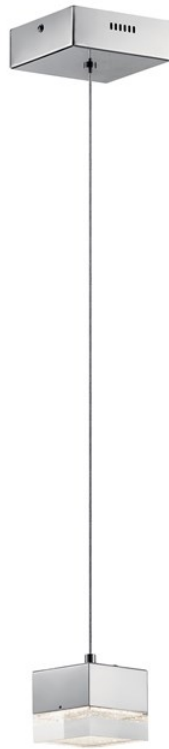

Gorve™ 1 Light LED Mini Pendant Chrome

83601(Chrome)

Project Name: _____
 Location: _____
 Type: _____
 Qty: _____
 Comments: _____

Certifications/Qualifications

Location Rating	DRY
www.kichler.com/warranty	

Dimensions

Base Backplate	5" x 5"
Chain/Stem Length	120" (305cm) Cable"
Weight	2.20 LBS
Height	7.50"
Length	12.00"
Overall Height	304.80"
Width	12.00"

Mounting/Installation

Interior/Exterior	INTERIOR
Lead Wire Length	305
Mounting Weight	2.20 LBS

Photometrics

Color Rendering Index	80
Color Temperature Range	3000
Delivered Lumens	140
Kelvin Temperature	3000K

Primary Lamping

Dimmable	Yes
Lamp Included	Integrated
Light Source	LED
# of Bulbs/LED Modules	1
Socket Type	Integrated LED

Product/Ordering Information

SKU	83601.00
Finish	Chrome
Style	Contemporary
UPC	887913836014

Specifications

Diffuser Description	Clear Cubic Zirconia Chip Acrylic
Material	Steel
Shade Description	Acrylic

Additional Finishes