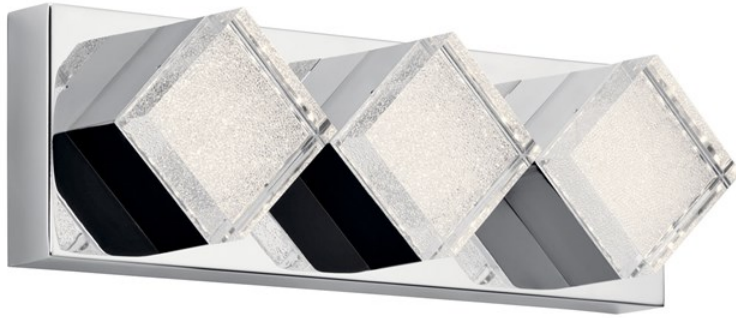

Gorve™ 17" LED Vanity Light Chrome

83716 (Chrome)

Project Name: _____
 Location: _____
 Type: _____
 Qty: _____
 Comments: _____

Certifications/Qualifications

ADA Compliant	No
Location Rating	Dry
www.kichler.com/warranty	

Dimensions

Base Backplate	16.25" x 1.5"
Chain/Stem Length	n/a"
Extension	11.50"
Weight	5.50 LBS
Height from center of Wall opening (Spec Sheet)	2.75" [6.9cm]"
Height	13.70"
Length	43.00"

Mounting/Installation

Interior/Exterior	INTERIOR
Lead Wire Length	30
Mounting Weight	5.50 LBS
Mount Vertical Or Horizontal	Yes

Photometrics

Color Rendering Index	90
Color Temperature Range	3000
Delivered Lumens	630
Kelvin Temperature	3000K

Primary Lamping

Dimmable	Yes
Lamp Included	Integrated
Light Source	LED
Socket Type	Integrated LED

Product/Ordering Information

SKU	83716.00
Finish	Chrome
Style	Contemporary
UPC	887913837165

Specifications