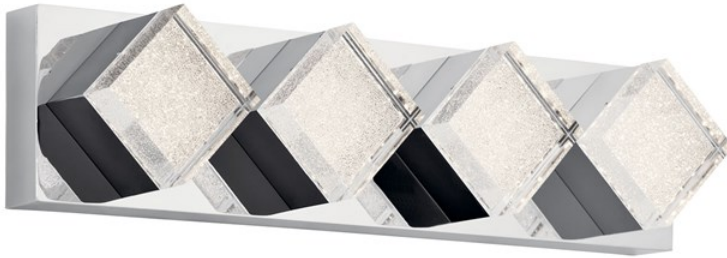

Gorve™ 22.5" LED Vanity Light Chrome

83715 (Chrome)

Project Name: _____
 Location: _____
 Type: _____
 Qty: _____
 Comments: _____

Certifications/Qualifications

ADA Compliant	No
Location Rating	Dry
www.kichler.com/warranty	

Dimensions

Base Backplate	22" x 1.5"
Chain/Stem Length	n/a"
Extension	11.50"
Weight	7.48 LBS
Height from center of Wall opening (Spec Sheet)	3" [7.3cm]"
Height	13.70"
Length	57.00"

Mounting/Installation

Interior/Exterior	INTERIOR
Lead Wire Length	30
Mounting Weight	7.48 LBS
Mount Vertical Or Horizontal	Yes

Photometrics

Color Rendering Index	90
Color Temperature Range	3000
Delivered Lumens	880
Kelvin Temperature	3000K

Primary Lamping

Dimmable	Yes
Lamp Included	Integrated
Light Source	LED
Socket Type	Integrated LED

Product/Ordering Information

SKU	83715.00
Finish	Chrome
Style	Contemporary
UPC	887913837158

Specifications