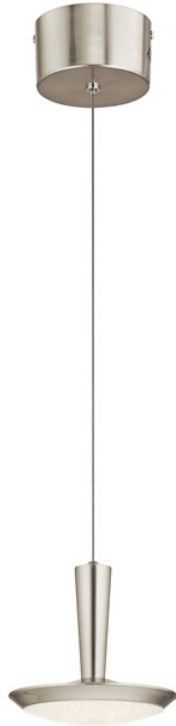

Karah 1 Light LED Mini Pendant Brushed Nickel

83690 (Brushed Nickel)

Project Name: _____
 Location: _____
 Type: _____
 Qty: _____
 Comments: _____

Certifications/Qualifications

Location Rating	DRY
www.kichler.com/warranty	

Dimensions

Base Backplate	4.75" DIA
Chain/Stem Length	108" [274cm] Cable"
Weight	6.16 LBS
Height	18.34"
Length	17.00"
Overall Height	274.32"

Mounting/Installation

Interior/Exterior	INTERIOR
Lead Wire Length	274
Mounting Weight	6.16 LBS

Photometrics

Color Rendering Index	90
Color Temperature Range	3000
Delivered Lumens	360
Kelvin Temperature	3000K

Primary Lamping

Dimmable	Yes
Lamp Included	Integrated
Light Source	LED
Socket Type	Integrated LED

Product/Ordering Information

SKU	83690.00
Finish	Brushed Nickel
Style	Contemporary
UPC	887913836908

Specifications

Diffuser Description	Clear Cubic Zirconia Chip Acrylic
Material	Steel
Shade Description	Acrylic