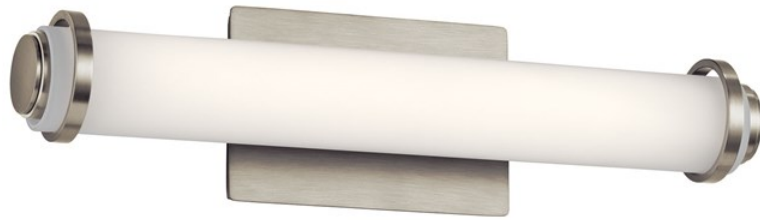

Marais 18" LED Vanity Light Brushed Nickel

83754 (Brushed Nickel)

Project Name: _____
 Location: _____
 Type: _____
 Qty: _____
 Comments: _____

Certifications/Qualifications

ADA Compliant	Yes
Location Rating	Damp
www.kichler.com/warranty	

Dimensions

Base Backplate	7" x 0.75"
Chain/Stem Length	n/a"
Extension	9.30"
Weight	4.40 LBS
Height from center of Wall opening (Spec Sheet)	2.25" [5.7cm]"
Height	11.40"
Length	45.50"

Mounting/Installation

Interior/Exterior	INTERIOR
Lead Wire Length	18
Mounting Weight	4.40 LBS
Mount Vertical Or Horizontal	Yes

Photometrics

Color Rendering Index	90
Color Temperature Range	3200
Delivered Lumens	1480
Kelvin Temperature	3200K

Primary Lamping

Dimmable	Yes
Lamp Included	Integrated
Light Source	LED
# of Bulbs/LED Modules	1
Socket Type	Integrated LED

Product/Ordering Information

SKU	83754.00
Finish	Brushed Nickel
Style	Contemporary
UPC	887913837547