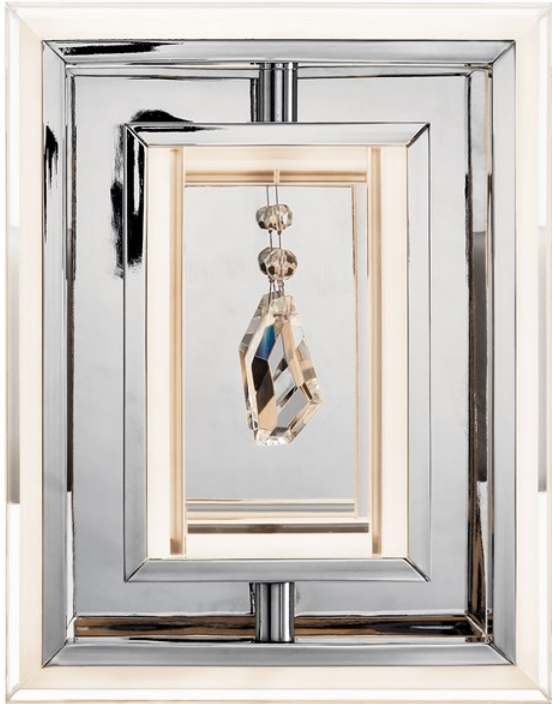

# Maze™ LED Wall Sconce Chrome

83451 (Chrome)

Project Name: \_\_\_\_\_  
 Location: \_\_\_\_\_  
 Type: \_\_\_\_\_  
 Qty: \_\_\_\_\_  
 Comments: \_\_\_\_\_

## Dimensions

Base Backplate	8.27 X 5.91 X 1.8
Chain/Stem Length	n/a"
Extension	4.02"
Weight	2.64 LBS
Height from center of Wall opening (Spec Sheet)	12.25"
Height	9.00"
Width	7.00"

## Specifications

Diffuser Description	Etched Acrylic With Hanging Crystal Accents
Material	Steel
Shade Description	Acrylic