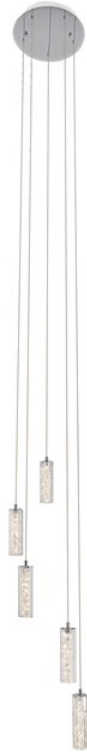

# Neruda™ 5 Light LED Spiral Pendant Cluster Chrome

83423 (Chrome)

Project Name: \_\_\_\_\_  
 Location: \_\_\_\_\_  
 Type: \_\_\_\_\_  
 Qty: \_\_\_\_\_  
 Comments: \_\_\_\_\_

## Dimensions

Base Backplate	1.77 X 12.99 X 0
Chain/Stem Length	108" [274cm] Cable"
Weight	10.56 LBS
Height	6.25"
Overall Height	116.07"
Width	12.00"

## Mounting/Installation

Interior/Exterior	Interior
Lead Wire Length	108
Mounting Weight	10.56 LBS