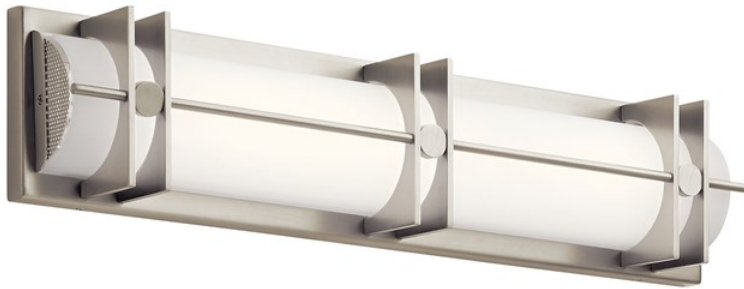

Nolan 25" LED Vanity Light Brushed Nickel

83907 (Brushed Nickel)

Project Name: _____
 Location: _____
 Type: _____
 Qty: _____
 Comments: _____

Certifications/Qualifications

ADA Compliant	Yes
Location Rating	Damp
www.kichler.com/warranty	

Dimensions

Base Backplate	25" x 0.75"
Chain/Stem Length	n/a"
Extension	8.60"
Height from center of Wall opening (Spec Sheet)	2.75" [7cm]"
Height	14.00"
Length	63.50"

Mounting/Installation

Interior/Exterior	INTERIOR
Lead Wire Length	18
Mount Vertical Or Horizontal	Yes

Product/Ordering Information

SKU	83907.00
Finish	Brushed Nickel
Style	Contemporary
UPC	887913839077

Specifications

Diffuser Description	White Silk Screen Glass
Material	Steel
Shade Description	Glass

Additional Finishes