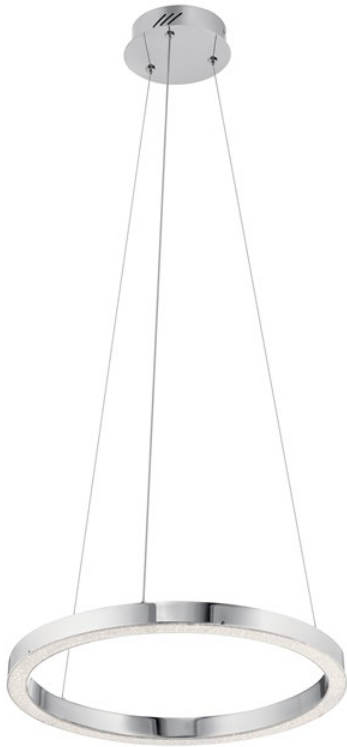

Opus 1 Ring LED Pendant Chrome

83865 (Chrome)

Project Name: _____
 Location: _____
 Type: _____
 Qty: _____
 Comments: _____

**Certifications/Qualifications**

Location Rating	DRY
	www.kichler.com/warranty

Dimensions

Base Backplate	5.5" DIA
Chain/Stem Length	96" [243.8cm] Cable"
Weight	5.72 LBS
Height	3.40"
Length	45.00"
Overall Height	274.32"

Mounting/Installation

Interior/Exterior	INTERIOR
Lead Wire Length	274
Mounting Weight	5.72 LBS

Photometrics

Color Rendering Index	90
Color Temperature Range	3000
Delivered Lumens	600
Kelvin Temperature	3000K

Primary Lamping

Dimmable	Yes
Lamp Included	Integrated
Light Source	LED
# of Bulbs/LED Modules	1
Socket Type	Integrated LED

Product/Ordering Information

SKU	83865.00
Finish	Chrome
Style	Contemporary
UPC	887913838650

Specifications

Diffuser Description	Clear Acrylic Embedded With Clear Cubic Zirconia Chips Acrylic
Material	Steel
Shade Description	Acrylic