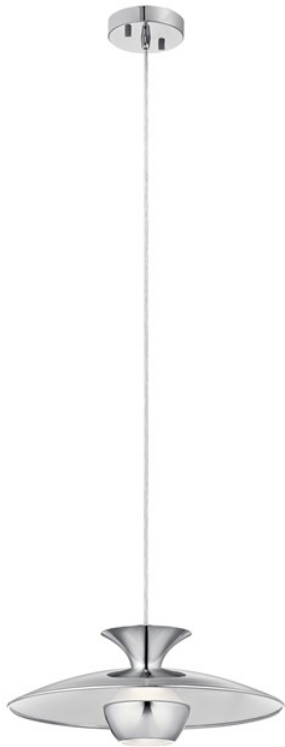

# Scope 1 Light LED Pendant Chrome

83855 (Chrome)

Project Name: \_\_\_\_\_  
 Location: \_\_\_\_\_  
 Type: \_\_\_\_\_  
 Qty: \_\_\_\_\_  
 Comments: \_\_\_\_\_

## Dimensions

Base Backplate	4.75" DIA
Chain/Stem Length	96" [243.8cm] Cable"
Weight	3.08 LBS
Height	15.60"
Length	40.00"
Overall Height	243.84"

## Mounting/Installation

Interior/Exterior	INTERIOR
Lead Wire Length	244
Mounting Weight	3.08 LBS

## Specifications

Diffuser Description	Metal Shade With Etched Glass Diffuser Metal & Glass
Material	Steel
Shade Description	Metal & Glass