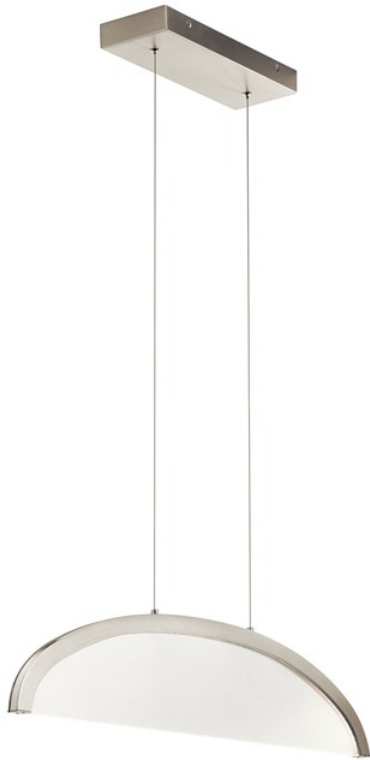

Slice 36" LED Linear Pendant Brushed Nickel

83972 (Brushed Nickel)

Project Name: _____
 Location: _____
 Type: _____
 Qty: _____
 Comments: _____

Certifications/Qualifications

Location Rating	DRY
	www.kichler.com/warranty

Dimensions

Base Backplate	14.25" x 4.75"
Chain/Stem Length	96" [243.8cm] Cable"
Height	20.20"
Length	91.50"
Overall Height	243.84"
Width	2.00"

Mounting/Installation

Interior/Exterior	INTERIOR
Lead Wire Length	244

Product/Ordering Information

SKU	83972.00
Finish	Brushed Nickel
Style	Contemporary
UPC	887913839725

Specifications

Diffuser Description	Light Guide Acrylic
Material	Steel
Shade Description	Acrylic

Additional Finishes