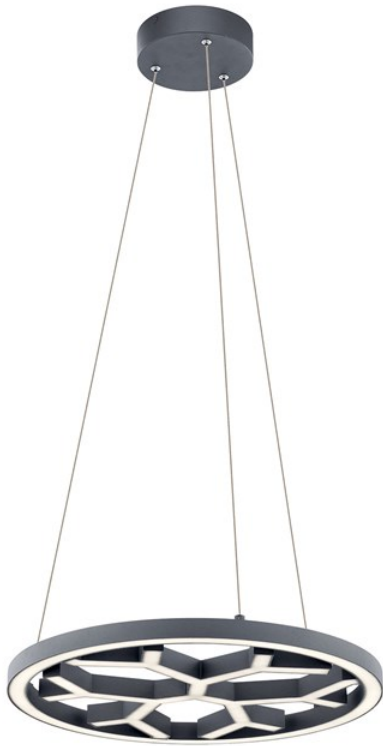

# Snowflake 19" LED Pendant Charcoal

83983 (Charcoal)

Project Name: \_\_\_\_\_  
 Location: \_\_\_\_\_  
 Type: \_\_\_\_\_  
 Qty: \_\_\_\_\_  
 Comments: \_\_\_\_\_

## Dimensions

Base Backplate	6.75" DIA
Chain/Stem Length	120" [304.8cm] Cable"
Height	2.50"
Length	48.20"
Overall Height	305.00"

## Mounting/Installation

Interior/Exterior	INTERIOR
Lead Wire Length	305

## Specifications

Diffuser Description	White Acrylic
Material	Steel
Shade Description	Acrylic