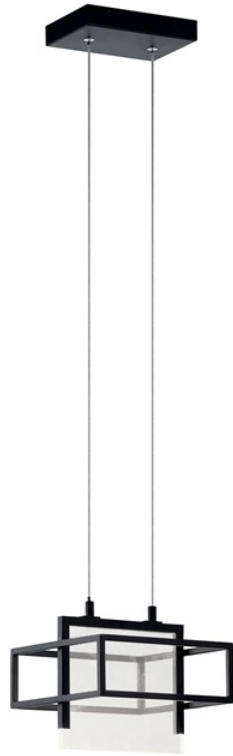

# Vega 1 Light LED Mini Pendant Matte Black

84052 (Matte Black)

Project Name: \_\_\_\_\_  
 Location: \_\_\_\_\_  
 Type: \_\_\_\_\_  
 Qty: \_\_\_\_\_  
 Comments: \_\_\_\_\_

## Dimensions

Base Backplate	6.5" x 4.5"
Chain/Stem Length	96" Cable"
Weight	3.52 LBS
Height	8.00"
Length	8.00"
Overall Height	103.40"
Width	8.00"

## Mounting/Installation

Interior/Exterior	Interior
Lead Wire Length	96
Mounting Weight	3.52 LBS

## Specifications

Diffuser Description	Clear Light Panel Acrylic
Material	Steel
Shade Description	Acrylic