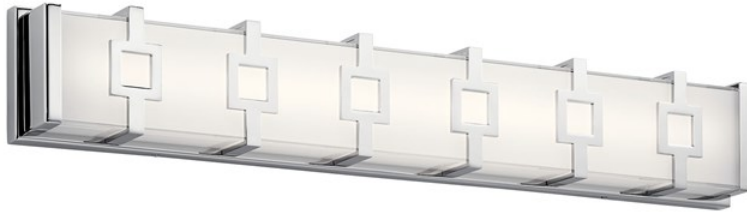

# Velitri™ 30" LED Vanity Light Chrome

83905 (Chrome)

Project Name: \_\_\_\_\_  
 Location: \_\_\_\_\_  
 Type: \_\_\_\_\_  
 Qty: \_\_\_\_\_  
 Comments: \_\_\_\_\_

## Dimensions

Base Backplate	30" x 0.75"
Chain/Stem Length	n/a"
Extension	6.80"
Height from center of Wall opening (Spec Sheet)	2.25" [6cm]"
Height	12.00"
Length	76.00"

## Specifications

Diffuser Description	Clear Etched Mitered Glass Glass
Material	Steel
Shade Description	Glass