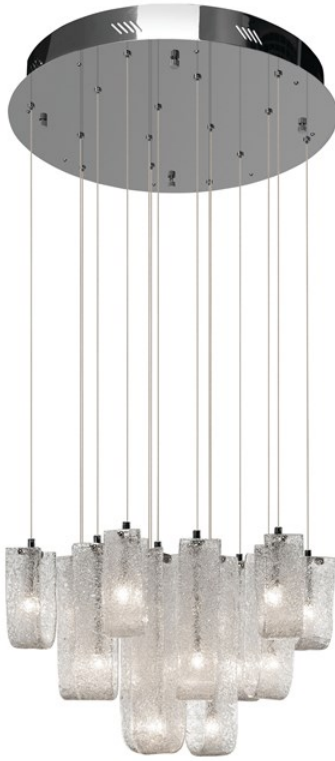

# Zanne™ 15 Light Pendant Cluster Chrome

83094 (Chrome)

Project Name: \_\_\_\_\_  
 Location: \_\_\_\_\_  
 Type: \_\_\_\_\_  
 Qty: \_\_\_\_\_  
 Comments: \_\_\_\_\_

## Dimensions

Base Backplate	5.91 X 4.72 X 1.9
Chain/Stem Length	118" [300cm] Cable"
Weight	23.10 LBS
Height	15.00"
Length	25.00"
Overall Height	135.82"

## Mounting/Installation

Interior/Exterior	Interior
Lead Wire Length	118
Mounting Weight	23.10 LBS

## Specifications

Diffuser Description	Glass
Material	Glass
Shade Description	Glass