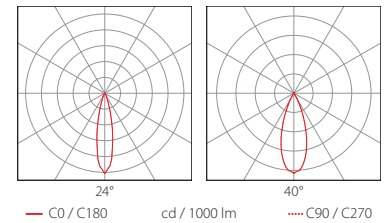

Colour Rendering Index (CRI)

	R1	R2	R3	R4	R5	R6	R7	R8	R9	R10	R11	R12	R13	R14
2700K	90	93	94	93	89	91	94	80	52	82	93	78	91	96
3000K	94	96	97	94	93	95	94	84	63	90	94	79	94	98
4000K	91	94	96	92	90	92	93	81	50	85	92	76	91	98

	24° Lens	40° Lens	CRI	R9	Rf	Rg
hcc-line	750lm/module 68lm/W	750lm/module 68lm/W	93	63