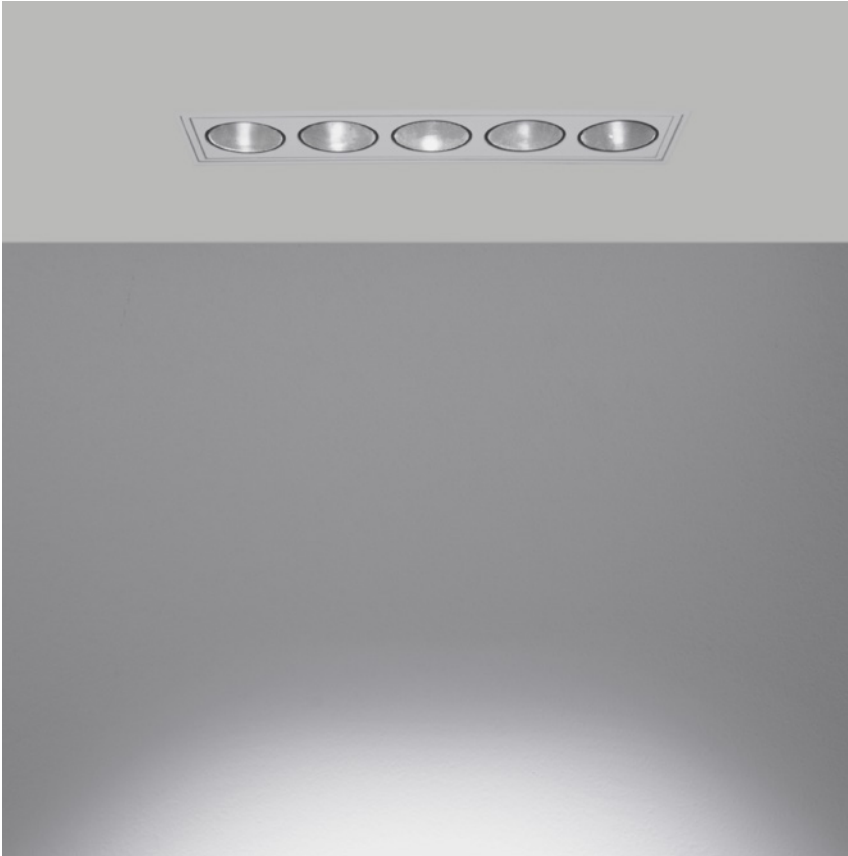

# KKDÖ

Indoor | Trimless | Mid output up to 750lm/module

## Key applications

- ✓ Ceiling
- ✓ Interior
- ✓ Downlighting
- ✓ Retail display
- ✓ Flood lighting