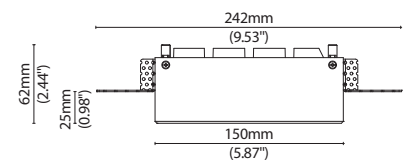

Key features

- ✓ High lumen efficacy
- ✓ Output mid
- ✓ IP20
- ✓ Trimless
- ✓ Lensed