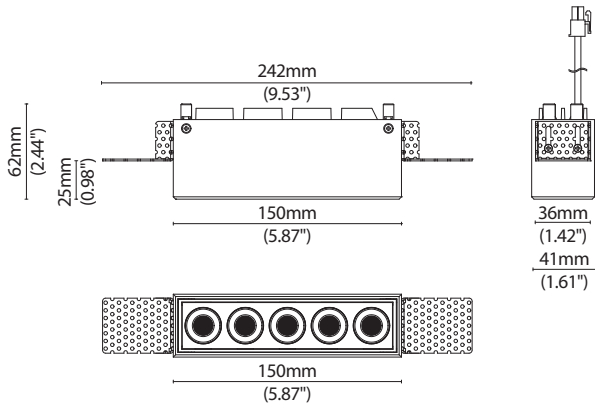

Colour Rendering Index (CRI)

	R1	R2	R3	R4	R5	R6	R7	R8	R9	R10	R11	R12	R13	R14
2700K	90	93	94	93	89	91	94	80	52	82	93	78	91	96
3000K	94	96	97	94	93	95	94	84	63	90	94	79	94	98
4000K	91	94	96	92	90	92	93	81	50	85	92	76	91	98

	24° Lens	40° Lens	CRI	R9	Rf	Rg
hcc-line	750lm/module 68lm/W	750lm/module 68lm/W	93	63