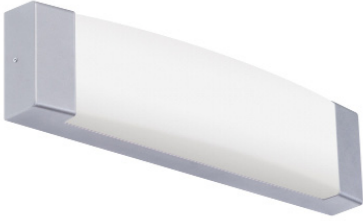

CAPRI BFP LED 36"

Architectural Indoor

PROJECT:	
TYPE:	
PO#:	QTY:
COMMENTS:	

FEATURES

- ADA Compliant
- CSA Listed Damp Location For Wall or Ceiling Mounting
- L31.1 is Dimmable at 120V and 277V
- L33.7 is Dimmable at 120V
- LED Light Fixture
- Luminous White Acrylic Diffuser
- Mounts Directly to Surface w/ Four Wall Anchors (Not Included)
- Steel Housing w/ Matte Silver Powder Coat Finish
- Steel Mounting Pan w/ Hi-Reflectance White Powder Coat Finish
- 80 CRI Standard. 90 CRI Optional.

LINE DRAWING

LINE DRAWING NOT TO SCALE

FINISHES

Antique Copper

Antique Silver

Bronze Mist

Matte Silver

Sand

Swedish Steel

Textured Black

Textured Bronze

Textured White

For RAL Colors & Custom Match - Contact Teron Lighting Inc.

CAPRI BFP LED 36"

Architectural Indoor

Fixture Core