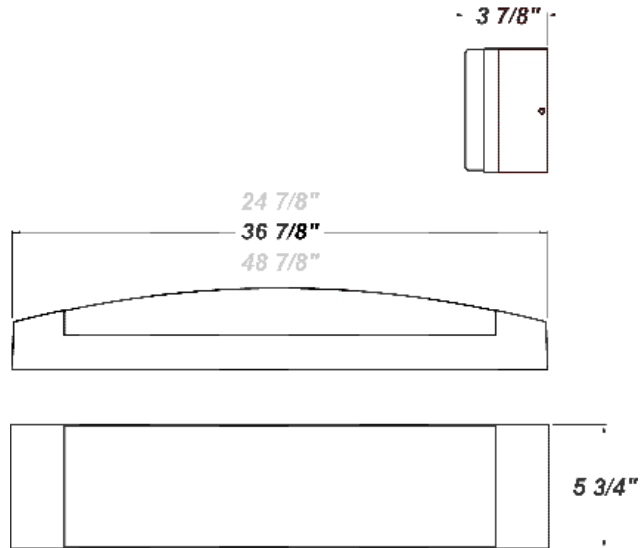

LINE DRAWING

LINE DRAWING NOT TO SCALE

FINISHES

Antique Copper

Antique Silver

Bronze Mist

Matte Silver

Sand

Swedish Steel

Textured Black

Textured Bronze

Textured White

For RAL Colors & Custom Match - Contact Teron Lighting Inc.