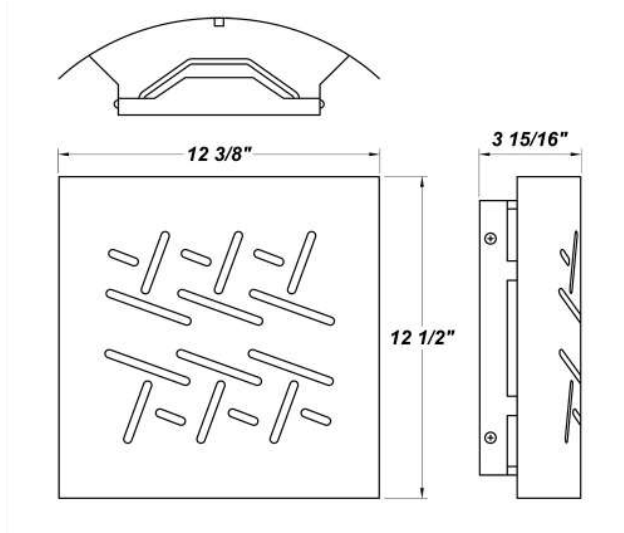

LINE DRAWING

LINE DRAWING NOT TO SCALE

FINISHES

Antique Copper

Antique Silver

Bronze Mist

Matte Silver

Sand

Swedish Steel

Textured Black

Textured Bronze

Textured White

For RAL Colors & Custom Match - Contact Teron Lighting Inc.