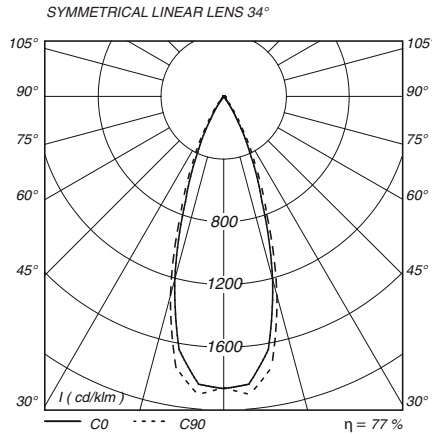

Optic

- AB:** Black Baffles
- AG:** White Baffles
- AG:** Grey Baffles

Beam

- 16:** 16°
- 34:** 34°
- 46:** 46°
- E1:** 12° x 35°

CCT

- 9TW:** 2,200K - 5000K
- 8WD:** 1800K - 2780K
- 827:** 2700K, CRI +80
- 830:** 3000K, CRI +80
- 835:** 3500K, CRI +80
- 840:** 4000K, CRI +80
- 927:** 2700K, CRI +90
- 930:** 3000K, CRI +90

Length *

- 12:** 12^{3/4}"
- 24:** 24^{1/4}"
- 36:** 35^{3/4}"
- 48:** 47^{1/2}"
- 60:** 59^{1/4}"

C00: Custom
For custom length,
please note length
in Inches

*These are rounded values,
please refer to installation
manual for exact dimensions.

Wiring

- T1:** Stand Alone
- T2:** Through Wiring

We reserve the right to make technical changes without prior notice.

Photometric Data:

Sections:

Deep Housing

Shallow Housing

		CRI 80			
		2700K	3000K	3500K	4000 K
P1	6 W/ft	400 Lm/ft	385 Lm/ft	415 Lm/ft	425 Lm/ft
P2	9 W/ft	550 Lm/ft	525 Lm/ft	550 Lm/ft	600 Lm/ft
P3	13 W/ft	645 Lm/ft	700 Lm/ft	800 Lm/ft	800 Lm/ft