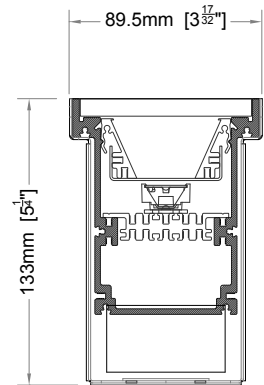

Length *

- 12:** 12^{3/4}"
- 24:** 24^{1/4}"
- 36:** 35^{3/4}"
- 48:** 47^{1/2}"
- 60:** 59^{1/4}"

C00: Custom
For custom length,
please note length
in Inches

*These are rounded values,
please refer to installation
manual for exact dimensions.

Wiring

- T1:** Stand Alone
- T2:** Through Wiring

We reserve the right to make technical changes without prior notice.

Photometric Data:

Sections:

Deep Housing

Shallow Housing

		CRI 80			
		2700K	3000K	3500K	4000 K
P1	6 W/ft	400 Lm/ft	385 Lm/ft	415 Lm/ft	425 Lm/ft
P2	9 W/ft	550 Lm/ft	525 Lm/ft	550 Lm/ft	600 Lm/ft
P3	13 W/ft	645 Lm/ft	700 Lm/ft	800 Lm/ft	800 Lm/ft