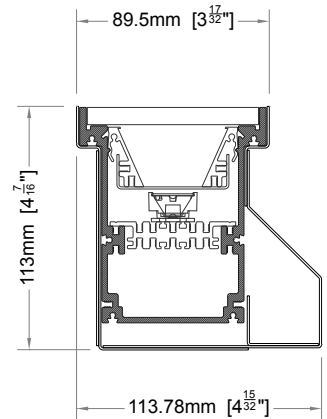

Length *

- 12:** 12^{3/4}"
- 24:** 24^{1/4}"
- 36:** 35^{3/4}"
- 48:** 47^{1/2}"
- 60:** 59^{1/4}"

C00: Custom
For custom length,
please note length
in Inches

*These are rounded values,
please refer to installation
manual for exact dimensions.

Wiring

- T1:** Stand Alone
- T2:** Through Wiring

We reserve the right to make technical changes without prior notice.

Photometric Data:

Sections:

Deep Housing

Shallow Housing

		CRI 80			
		2700K	3000K	3500K	4000 K
P1	6 W/ft	400 Lm/ft	385 Lm/ft	415 Lm/ft	425 Lm/ft
P2	9 W/ft	550 Lm/ft	525 Lm/ft	550 Lm/ft	600 Lm/ft
P3	13 W/ft	645 Lm/ft	700 Lm/ft	800 Lm/ft	800 Lm/ft