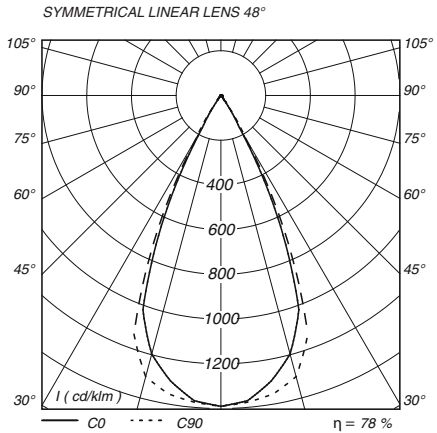

Optic

- AB:** Black Baffles
- AG:** White Baffles
- AG:** Grey Baffles

Beam

- 16:** 16°
- 34:** 34°
- 46:** 46°
- E1:** 12° x 35°

CCT

- 9TW:** 2,200K - 5000K
- 8WD:** 1800K - 2780K
- 827:** 2700K, CRI +80
- 830:** 3000K, CRI +80
- 835:** 3500K, CRI +80
- 840:** 4000K, CRI +80
- 927:** 2700K, CRI +90
- 930:** 3000K, CRI +90

Length *

- 12:** 12^{3/4}"
- 24:** 24^{1/4}"
- 36:** 35^{3/4}"
- 48:** 47^{1/2}"
- 60:** 59^{1/4}"

C00: Custom
For custom length,
please note length
in Inches

*These are rounded values,
please refer to installation
manual for exact dimensions.

Wiring

- T1:** Stand Alone
- T2:** Through Wiring

We reserve the right to make technical changes without prior notice.

Photometric Data:

Sections:

Deep Housing

Shallow Housing

		CRI 80			
		2700K	3000K	3500K	4000 K
P1	6 W/ft	400 Lm/ft	385 Lm/ft	415 Lm/ft	425 Lm/ft
P2	9 W/ft	550 Lm/ft	525 Lm/ft	550 Lm/ft	600 Lm/ft
P3	13 W/ft	645 Lm/ft	700 Lm/ft	800 Lm/ft	800 Lm/ft