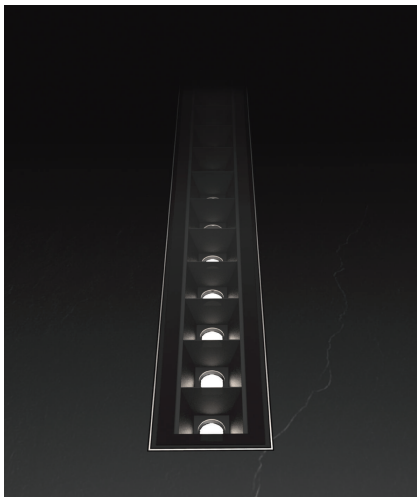

Product Code												
U6							67			I		
Series	Mounting	Optic	Beam	CCT	Output	Control Gear	IP	Body finish	Emergency	Layout	Length	Wiring
U6	IS ID	AB AG AW	16	827	P1	A B D F	67	BS WS GS	N	I	12	T1 T2
			34	830	P2						24	
			46	840	P3						36	
			E1	927							48	
				930							60	
				8WD							C00	
				9TW								

Our linear range abides by our 'simplicity in all matters' philosophy. Our team's distinctive approach to product design has given birth to an innovative breed of easy-to-configure systems for sustainable indoor and outdoor lighting. The VICE ambient range achieves exceptional visual comfort by providing best-in-class lighting performance. This range is specially designed to radiate a comfortable level of brightness by homogeneously illuminating the horizontal level of space.

The U60 Lightway symmetrical baffles are designed to offer a low glare ambient lighting.

Optimal for office Lighting and other spaces requiring low surface and source luminance.

The black, white and gray baffles offer excellent glare control and are compatible with a wide array of beam angles.

The specially-designed aluminum optics with the high-power LED generate a powerful general lighting effect.

reddot award 2017
winner

Mounting

- IS:** Recessed
inground shallow
- ID:** Recessed
inground deep