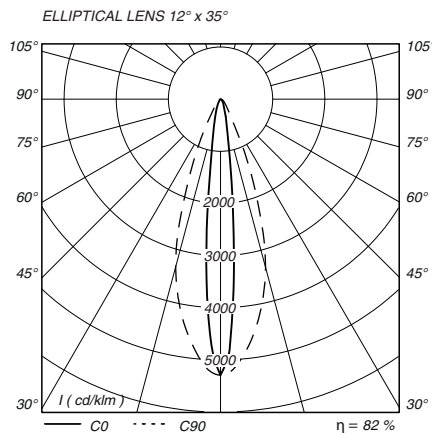

Photometric Data: