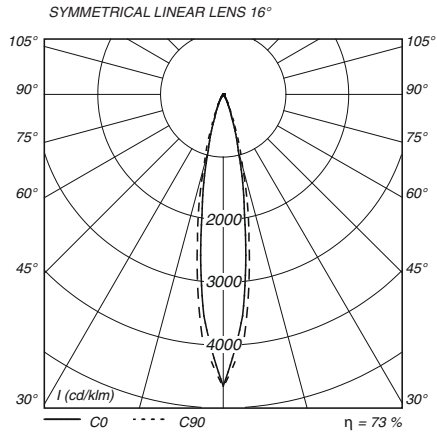

Photometric Data: