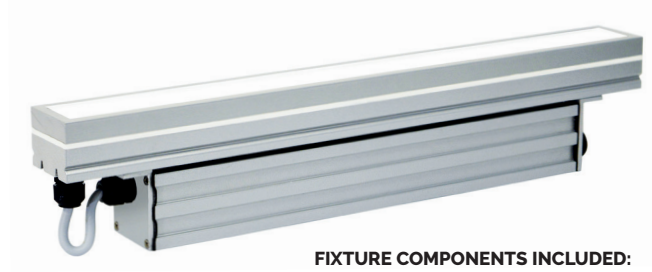

DATE _____ PROJECT _____ TYPE _____ QUANTITY _____

Linear Symmetric LED Luminaire

FEATURES

- Constant current luminaire
- Integral driver
- Fixed or adjustable mounting
- 80+ CRI

FIXTURE COMPONENTS INCLUDED:

L280W Fixture, integral driver, mounting clips

FIXTURE COMPONENTS REQUIRED:

32' or 12' Leader feed cable, jumper cables

CONSTRUCTION

- Extruded aluminum housing with aluminum end caps and 7/8" K.O.
- Injection molded acrylic optics
- Powder coated silver

ELECTRICAL

- 120-277V AC integral driver
- Continuous runs mounted end to end with no space between luminaires

ORDERING

| | | | | | | | | |
|-------|--|--|--|--|--|--|--|--|
| L280W | | | | | | | | |
|-------|--|--|--|--|--|--|--|--|

| PRODUCT | POWER | LENGTH | LED COLOR | CONTROL | OPTICS | AIMING | MOUNTING | ACCESSORY |
|---|--|---|---|---|--|---|---|--|
| L280W Linear Symmetric LED Luminaire | 07 7.6 W/ln ft 10 10.5 W/ln ft ¹ | 16 16¼" actual 24 24½" actual 36 36" actual 48 47¾" actual | W2 2700K W3 3000K W35 3500K W4 4000K | ND Non-Dim D 1%, 0-10V Dim S Lutron ECO 1% Soft On Fade To Black PEQ1 ² Lo Lutron Hi-Lume 1% EcoSystem with Soft On, Fade to Black LDE1 ² T Lutron Hi-Lume 1% 120V 2-Wire LTEA ² LD 5-series EcoSystem LED driver LDE5 ² | 15 15° frosted lens 30 30° frosted lens 60 60° frosted lens 90 90° frosted lens | F Fixed A Adjustable | H Horizontal mounting clips (standard, included) | BL External blade louver |