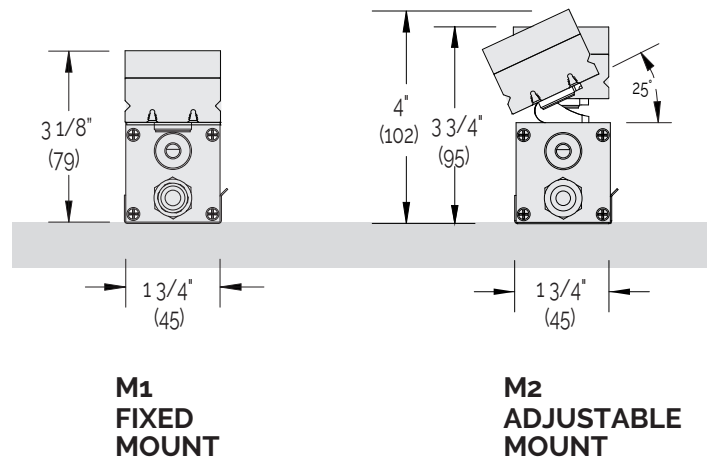

JC-L280W-COILED

6" Coiled jumper cable

RATINGS & CERTIFICATION

- cETLus Listed, IP67 Rated
- Wet location Rated
- Made in the USA
- Average rated LED life of 50,000 hours @ 70% lumen output

LUMEN OUTPUT

| STANDARD 30° | 559 Lm/ft | 7.6 W/ft | 74 Lm/w |
|--------------|-----------|-----------|---------|
| HIGH 30° | 772 Lm/ft | 10.5 W/ft | 74 Lm/w |

WARRANTY 3 Year warranty

visit electrixillumination.com for details

PHOTOMETRY

15° Symmetric

30° Symmetric

DIMENSIONS

CABLES AND ACCESSORIES

EXTERNAL BLADE LOUVER Matte Black

LEADER FEED CABLE (ONE REQUIRED PER INSTALLATION)

LFC-L280W-S32 32' leader feed cable per LED feed.
Straight connector (for Dim, Non-Dim drivers only)

LFC-L280W-S12 12' leader feed cable per LED feed.
Straight connector (for Lutron drivers)