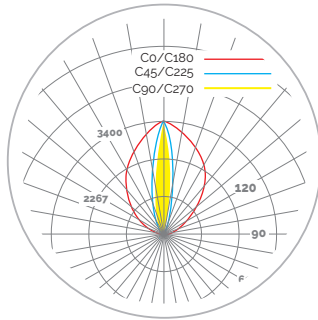

| PRODUCT | POWER | LENGTH | LED COLOR | CONTROL | OPTICS | AIMING | MOUNTING | ACCESSORY |
|---|--|---|---|---|--|---|---|--|
| L280W Linear Symmetric LED Luminaire | 07 7.6 W/ln ft 10 10.5 W/ln ft ¹ | 16 16¼" actual 24 24½" actual 36 36" actual 48 47¾" actual | W2 2700K W3 3000K W35 3500K W4 4000K | ND Non-Dim D 1%, 0-10V Dim S Lutron ECO 1% Soft On Fade To Black PEQ1 ² Lo Lutron Hi-Lume 1% EcoSystem with Soft On, Fade to Black LDE1 ² T Lutron Hi-Lume 1% 120V 2-Wire LTEA ² LD 5-series EcoSystem LED driver LDE5 ² | 15 15° frosted lens 30 30° frosted lens 60 60° frosted lens 90 90° frosted lens | F Fixed A Adjustable | H Horizontal mounting clips (standard, included) | BL External blade louver |

¹ High Power driven at 9.8 W/ln ft for Lutron drivers

²4ft max length for Lutron options

ADDITIONAL COMPONENTS

SPECIFY QUANTITIES

LFC-L280W-S32

32' leader feed cable
(Dim and Non-Dim only)

LFC-L280W-S12

12' leader feed cable
(for Lutron drivers)

JC-L280W-COILED

6" Coiled jumper cable

RATINGS & CERTIFICATION

- cETLus Listed, IP67 Rated
- Wet location Rated
- Made in the USA
- Average rated LED life of 50,000 hours @ 70% lumen output

LUMEN OUTPUT

| STANDARD 30° | 559 Lm/ft | 7.6 W/ft | 74 Lm/w |
|--------------|-----------|-----------|---------|
| HIGH 30° | 772 Lm/ft | 10.5 W/ft | 74 Lm/w |

WARRANTY 3 Year warranty

visit electrixillumination.com for details

PHOTOMETRY

15° Symmetric

30° Symmetric

DIMENSIONS

CABLES AND ACCESSORIES

EXTERNAL BLADE LOUVER Matte Black