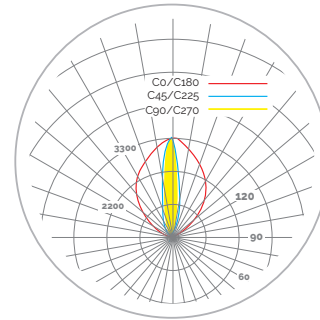

| PRODUCT | POWER | LENGTH | LED COLOR | CONTROL | OPTICS | AIMING | MOUNTING | ACCESSORY |
|---|--|---|---|---|--|---|---|--|
| L280W Linear Symmetric LED Luminaire | 07 7.6 W/ln ft 10 10.5 W/ln ft ¹ | 16 16¼" actual 24 24½" actual 36 36" actual 48 47¾" actual | W2 2700K W3 3000K W35 3500K W4 4000K | ND Non-Dim D 1%, 0-10V Dim S Lutron ECO 1% Soft On Fade To Black PEQ1 ² Lo Lutron Hi-Lume 1% EcoSystem with Soft On, Fade to Black LDE1 ² T Lutron Hi-Lume 1% 120V 2-Wire LTEA ² LD 5-series EcoSystem LED driver LDE5 ² | 15 15° frosted lens 30 30° frosted lens 60 60° frosted lens 90 90° frosted lens | F Fixed A Adjustable | H Horizontal mounting clips (standard, included) | BL External blade louver |

¹ High Power driven at 9.8 W/ln ft for Lutron drivers

²4ft max length for Lutron options

ADDITIONAL COMPONENTS

SPECIFY QUANTITIES

LFC-L280W-S32

32' leader feed cable
(Dim and Non-Dim only)

LFC-L280W-S12

12' leader feed cable
(for Lutron drivers)

JC-L280W-COILED

6" Coiled jumper cable

RATINGS & CERTIFICATION

- cETLus Listed, IP67 Rated
- Wet location Rated
- Made in the USA
- Average rated LED life of 50,000 hours @ 70% lumen output

LUMEN OUTPUT

| STANDARD 30° | 559 Lm/ft | 7.6 W/ft | 74 Lm/w |
|--------------|-----------|-----------|---------|
| HIGH 30° | 772 Lm/ft | 10.5 W/ft | 74 Lm/w |

WARRANTY 3 Year warranty

visit electrixillumination.com for details

PHOTOMETRY

15° Symmetric

30° Symmetric

DIMENSIONS

CABLES AND ACCESSORIES

EXTERNAL BLADE LOUVER Matte Black