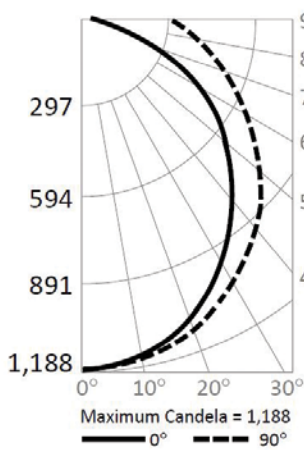

Ordering Information (BLCSLED2FT-20-35KMV-ET)

SKUs	Description
2 Foot Models	
BLCSLED2FT-20-35KMV-ET	2 foot strip light , 20W, 3500k, 2,348 lumens
BLCSLED2FT-20-4KMV-ET	2 foot strip light , 20W, 4000k, 2,600 lumens
BLCSLED2FT-20-5KMV-ET	2 foot strip light , 20W, 5000k, 2,432 lumens
3 Foot Models	
BLCSLED3FT-25-35KMV-ET	3 foot strip light , 25W, 3500k, 3,129 lumens
BLCSLED3FT-25-4KMV-ET	3 foot strip light , 25W, 4000k, 3,250 lumens
BLCSLED3FT-25-5KMV-ET	3 foot strip light , 25W, 5000k, 3,334 lumens
4 Foot Models	
BLCSLED4FT-32-35KMV-ET	4 foot strip light , 32W, 3500k, 3,811 lumens
BLCSLED4FT-32-4KMV-ET	4 foot strip light , 32W, 4000k, 4,224 lumens
BLCSLED4FT-32-5KMV-ET	4 foot strip light , 32W, 5000k, 4,256 lumens
8 Foot Models	
BLCSLED8FT-65-35KMV-ET	8 foot strip light , 65W, 3500k, 8,450 lumens
BLCSLED8FT-65-4KMV-ET	8 foot strip light , 65W, 4000k, 8,580 lumens
BLCSLED8FT-65-5KMV-ET	8 foot strip light , 65W, 5000k, 8,645 lumens

Sample Photometry

(Example: BLCSLED4FT-32-5KMV-ET (4,256 lumens))