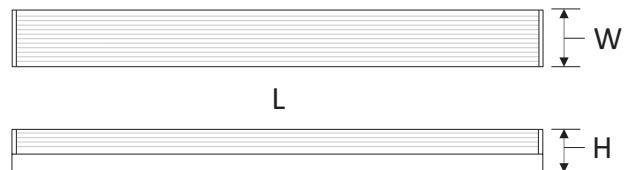

SPECIFICATIONS

Construction:

- Steel housing in white finish
- LED light engine is protected by diffuse acrylic lens

Optics/ LEDs:

- Long life LEDs with up to 122,000 hours of operation with at least 70% of initial lumen output
- Available in 3500K (warm white), 4000K (neutral white) and 5000K (cool white) color temperatures
- 2 Foot luminaire provides 2,348 lumens (117 lumens per watt, LPW) at 3500K; 2,600 lumens (130 LPW) at 4000K; and 2,432 lumens (122 LPW) at 5000K
- 3 Foot luminaire provides 3,129 lumens (125 LPW) at 3500K; 3,250 lumens (130 LPW) at 4000K; and 3,334 lumens (133 LPW) at 5000K
- 4 Foot luminaire provides 3,811 lumens (119 LPW) at 3500K; 4,224 lumens (132 LPW) at 4000K and 4,256 lumens (133 LPW) at 5000K
- 8 Foot luminaire provides 8,450 lumens (130 LPW) at 3500K; 8,580 lumens (132 LPW) at 4000K and 8,645 lumens (133 LPW) at 5000K
- Uniform illumination with no visible LED pixelation
- CRI >80

* Nominal Wattage. Tested at 5000K CCT.

Note: Environment and application will affect actual performance. Typical values and 25°C used for testing.

Dimensions

	BLCSLED2FT	BLCSLED3FT	BLCSLED4FT	BLCSLED8FT
Length (L)	24"	37"	48"	96"
Width (W)	3.4"	3.4"	3.4"	3.4"
Height (H)	3.5"	3.5"	3.5"	3.5"
Weight (lbs.)	4.1	5.1	6.2	13.8