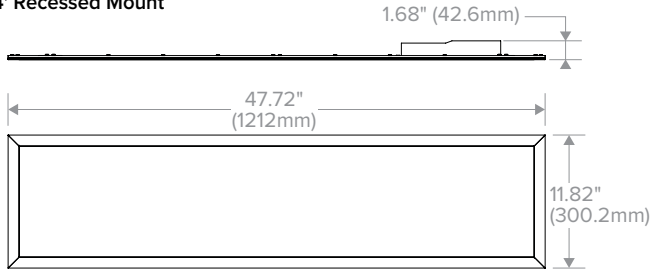

## ORDERING GUIDE

Catalog No.	UPC	Description	Delivered Lumens	Watts	LPW
CFP14-55/41/3435	078531140953	1x4 Edge-Lit Flat Panel, 5500/4100/3400 Switchable Lumens, 3500K	5880	50	117
			4837	40	121
			3847	31	125
CFP14-55/41/3440	078531140960	1x4 Edge-Lit Flat Panel, 5500/4100/3400 Switchable Lumens, 4000K	6084	50	122
			5035	40	126
			3980	31	130
CFP22-40/33/2835	078531140977	2x2 Edge-Lit Flat Panel, 4000/3300/2800 Switchable Lumens, 3500K	4281	40	108
			3338	30	113
			2876	25	115
CFP22-3335-HE	078531140571	2x2 Edge-Lit Flat Panel, 3300 Lumens, 3500K	3469	26	131
CFP22-40/33/2840	078531140984	2x2 Edge-Lit Flat Panel, 4000/3300/2800 Switchable Lumens, 4000K	5001	40	125
			3905	30	131
			3382	26	133
CFP22-3340-HE	078531140595	2x2 Edge-Lit Flat Panel, 3300 Lumens, 4000K	3502	26	134
CFP24-55/41/3435	078531140991	2x4 Edge-Lit Flat Panel, 5500/4100/3400 Switchable Lumens, 3500K	5024	49	102
			4069	39	104
			3197	30	107
CFP24-4135-HE	078531140632	2x4 Edge-Lit Flat Panel, 4100 Lumens, 3500K	4103	32	129
CFP24-55/41/3440	078531141004	2x4 Edge-Lit Flat Panel, 5500/4100/3400 Switchable Lumens, 4000K	6143	50	122
			5030	40	125
			3945	31	128
CFP24-4140-HE	078531140656	2x4 Edge-Lit Flat Panel, 4100 Lumens, 4000K	4350	32	137
CFP24-7535	078531140687	2x4 Edge-Lit Flat Panel, 7500 Lumens, 3500K	7364	56	132
CFP24-7540	078531140694	2x4 Edge-Lit Flat Panel, 7500 Lumens, 4000K	7534	56	135

KEY DATA	
Lumen Range	2876–7534
Wattage Range	25–56
Efficacy Range (LPW)	102–137
Reported Life (Hours)	L70/60,000
Input Current (mA)	90–467

**DIMENSIONS**

**1'x4' Recessed Mount**

**1'x4' Surface Mount**