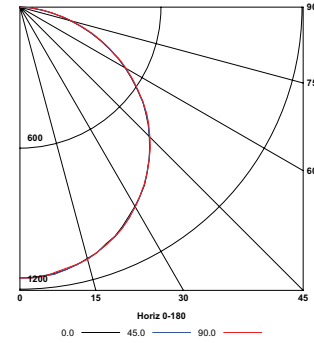

PHOTOMETRY

CFP22-40/33/2835 set for 3300lm

LUMINAIRE DATA

Test No.	19.02140
Description	CFP LED Edge-Lit, Recessed 2' x 2' Switchable Lumen Flat Panel Set For 3300lm
Delivered Lumens	3339
Watts	29.54
Efficacy	113
Mounting	Recessed
Spacing Criterion	0° = 1.26 90° = 1.26

ZONAL LUMEN SUMMARY

Zone	Lumens	% Luminaire
0-30	898	26.9
0-40	1474	44.1
0-60	2620	78.5
0-90	3339	100.0
0-180	3339	100.0

POLAR GRAPH