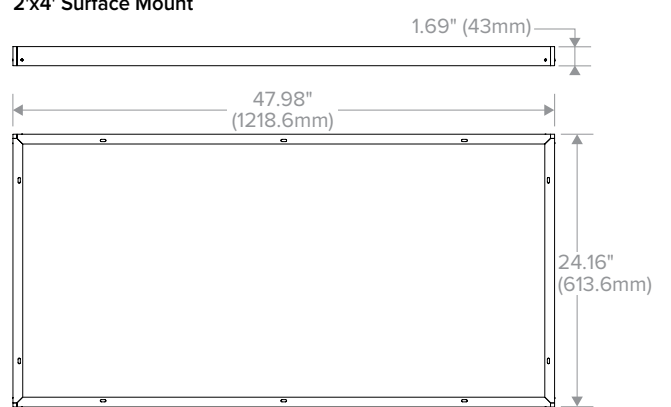

KEY DATA	
Lumen Range	2876–7534
Wattage Range	25–56
Efficacy Range (LPW)	102–137
Reported Life (Hours)	L70/60,000
Input Current (mA)	90–467

**DIMENSIONS**

**1'x4' Recessed Mount**

**1'x4' Surface Mount**

**2'x2' Recessed Mount**

**2'x2' Surface Mount**

**2'x4' Recessed Mount**

**2'x4' Surface Mount**

**PHOTOMETRY**

**CFP22-40/33/2835 set for 3300lm**

**LUMINAIRE DATA**

Test No.	19.02140
Description	CFP LED Edge-Lit, Recessed 2' x 2' Switchable Lumen Flat Panel Set For 3300lm
Delivered Lumens	3339
Watts	29.54
Efficacy	113
Mounting	Recessed
Spacing Criterion	0° = 1.26 90° = 1.26

**ZONAL LUMEN SUMMARY**

Zone	Lumens	% Luminaire
0-30	898	26.9
0-40	1474	44.1
0-60	2620	78.5
0-90	3339	100.0
0-180	3339	100.0

**POLAR GRAPH**

**CFP24-55/41/3435 set for 4100lm**

**LUMINAIRE DATA**

Test No.	19.02146
Description	CFP LED Edge-Lit, Recessed 2' x 4' Switchable Lumen Flat Panel Set For 4100lm
Delivered Lumens	4072
Watts	39.13
Efficacy	104
Mounting	Recessed
Spacing Criterion	0° = 1.27 90° = 1.26