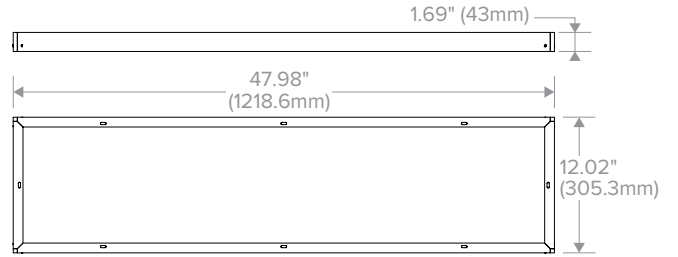

## ORDERING GUIDE

Catalog No.	UPC	Description	Delivered Lumens	Watts	LPW
CFP14-55/41/3435	078531140953	1x4 Edge-Lit Flat Panel, 5500/4100/3400 Switchable Lumens, 3500K	5880	50	117
			4837	40	121
			3847	31	125
CFP14-55/41/3440	078531140960	1x4 Edge-Lit Flat Panel, 5500/4100/3400 Switchable Lumens, 4000K	6084	50	122
			5035	40	126
			3980	31	130
CFP22-40/33/2835	078531140977	2x2 Edge-Lit Flat Panel, 4000/3300/2800 Switchable Lumens, 3500K	4281	40	108
			3338	30	113
			2876	25	115
CFP22-3335-HE	078531140571	2x2 Edge-Lit Flat Panel, 3300 Lumens, 3500K	3469	26	131
CFP22-40/33/2840	078531140984	2x2 Edge-Lit Flat Panel, 4000/3300/2800 Switchable Lumens, 4000K	5001	40	125
			3905	30	131
			3382	26	133
CFP22-3340-HE	078531140595	2x2 Edge-Lit Flat Panel, 3300 Lumens, 4000K	3502	26	134
CFP24-55/41/3435	078531140991	2x4 Edge-Lit Flat Panel, 5500/4100/3400 Switchable Lumens, 3500K	5024	49	102
			4069	39	104
			3197	30	107
CFP24-4135-HE	078531140632	2x4 Edge-Lit Flat Panel, 4100 Lumens, 3500K	4103	32	129
CFP24-55/41/3440	078531141004	2x4 Edge-Lit Flat Panel, 5500/4100/3400 Switchable Lumens, 4000K	6143	50	122
			5030	40	125
			3945	31	128
CFP24-4140-HE	078531140656	2x4 Edge-Lit Flat Panel, 4100 Lumens, 4000K	4350	32	137
CFP24-7535	078531140687	2x4 Edge-Lit Flat Panel, 7500 Lumens, 3500K	7364	56	132
CFP24-7540	078531140694	2x4 Edge-Lit Flat Panel, 7500 Lumens, 4000K	7534	56	135

KEY DATA	
Lumen Range	2876–7534
Wattage Range	25–56
Efficacy Range (LPW)	102–137
Reported Life (Hours)	L70/60,000
Input Current (mA)	90–467

**DIMENSIONS**

**1'x4' Recessed Mount**

**1'x4' Surface Mount**