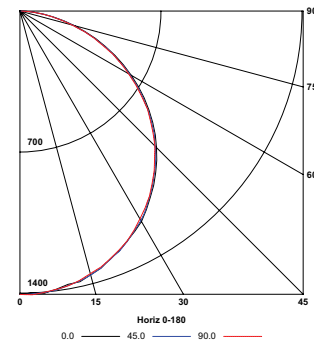

POLAR GRAPH