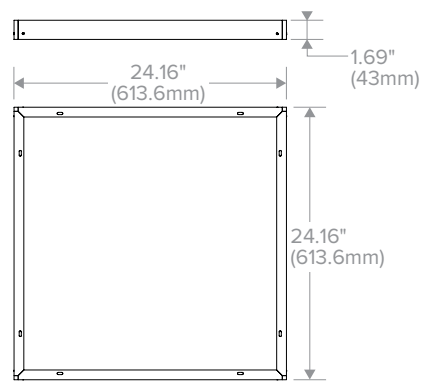

2'x2' Surface Mount