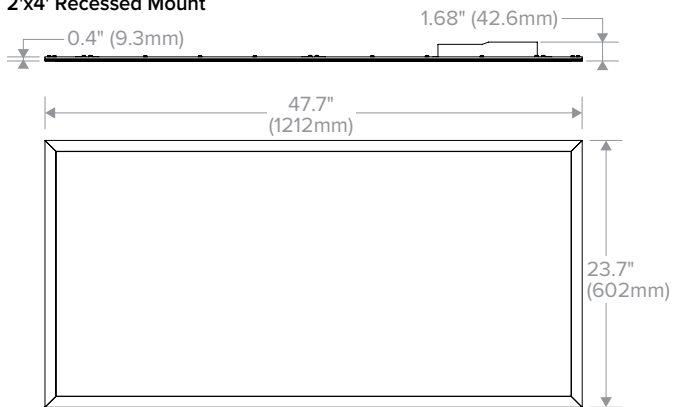

2'x4' Recessed Mount