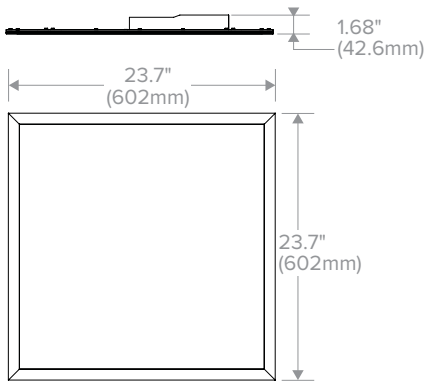

2'x2' Recessed Mount