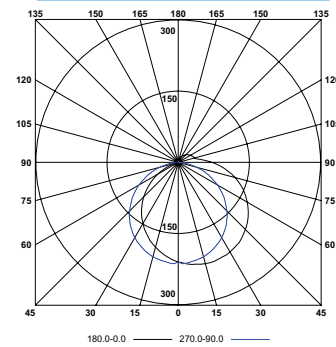

POLAR GRAPH