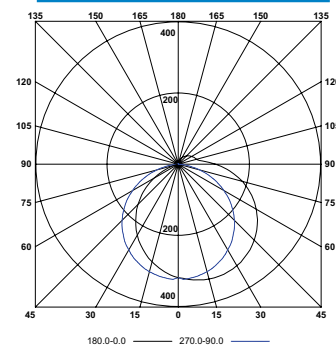

POLAR GRAPH