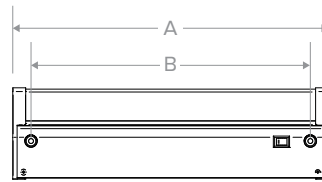

DIMENSIONS

CUC Cross Section (all lengths)

CUC (all lengths; see chart)

	CUC1	CUC2	CUC3	CUC4
A	11.5" (292.1mm)	23.5" (596.9mm)	35.5" (901.7mm)	47.5" (1206.5mm)
B	10.19" (258.8mm)	22.19" (563.6mm)	34.19" (868.4mm)	46.19" (1173.23mm)