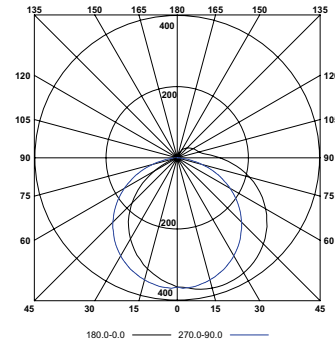

ZONAL LUMEN SUMMARY

Zone	Lumens	% Luminaire
0-30	251	22.9
0-40	416	37.8
0-60	754	68.6
0-90	1021	92.8
0-180	1100	100

POLAR GRAPH

PHOTOMETRY, CONT'D

CUC4-ED120

LUMINAIRE DATA

Test No.	18.00815
Description	Commercial LED Under cabinet, Surface Columbia 48" Undercabinet
Delivered Lumens	1248
Watts	24.8
Efficacy	50
Mounting	Recessed
Spacing Criterion	0° = NA 90° = NA

ZONAL LUMEN SUMMARY

Zone	Lumens	% Luminaire
0-30	287	23
0-40	475	38
0-60	858	68.8
0-90	1155	92.5
0-180	1248	100

POLAR GRAPH

ADDITIONAL INFORMATION

FIXTURE APPLICATION ILLUSTRATION

CUC provides a wash of asymmetric illumination to adequately and pleasantly light your undercabinet workspace.