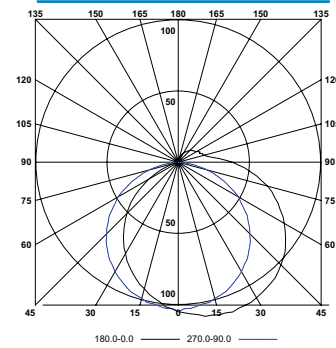

POLAR GRAPH