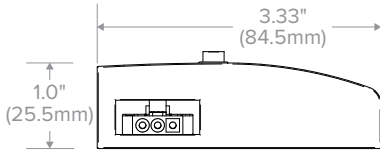

DIMENSIONS

CUC Cross Section (all lengths)

CUC (all lengths; see chart)

	CUC1	CUC2	CUC3	CUC4
A	11.5" (292.1mm)	23.5" (596.9mm)	35.5" (901.7mm)	47.5" (1206.5mm)
B	10.19" (258.8mm)	22.19" (563.6mm)	34.19" (868.4mm)	46.19" (1173.23mm)