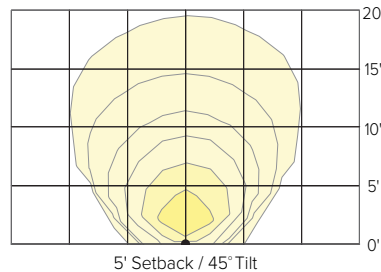

DIMENSIONS

PHOTOMETRY

The following diagrams represent the general distribution options offered for this product. For detailed information on specific product configurations, see [website photometric test reports](#).

ALF-6LU FLOOD

ALF-12LU FLOOD

ADDITIONAL INFORMATION

SHIPPING INFORMATION

Catalog Number	G.W(kg)/CTN	Carton Dimensions			Carton Qty. per Master Pack
		Length Inch (cm)	Width Inch (cm)	Height Inch (cm)	
ALF-6LU	9.7 (4.4)	18.5 (47)	14.3 (36.5)	5.7 (14.5)	2
ALF-12LU	6.5 (3.0)	24.8 (63)	8.8 (22.5)	3.14 (8)	1