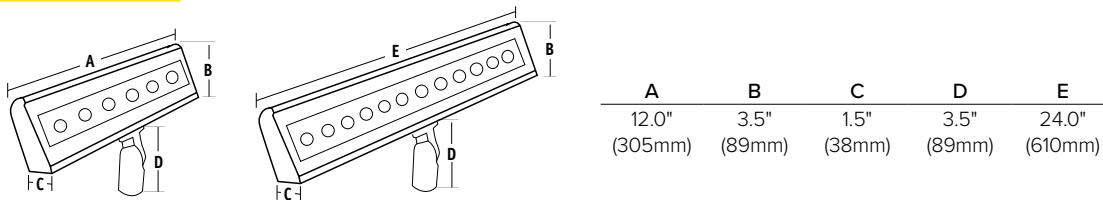

ALF Linear

6 LED AND 12 LED FLOODLIGHT

PERFORMANCE DATA

# Of LEDs	Nominal Wattage	CCT	Lumens	Dist. Type	LPW
6	STD. (470mA)	5K	1122	6x5	110
12	STD. (460mA)	5K	2303	6x5	110

* Lumen value are from photometric tests performed in accordance with IESNA LM-79-08. Data is considered to be representative of the configurations shown. Actual performance may differ as a result of end-user environment and application

ELECTRICAL DATA

# OF LEDS	Drive Current (mA)	Input Voltage (V)	System Power (W)	Oper. Current (Amps)	Power Factor
6	STD. (470mA)	120	10.1	0.09	0.97
		277	12.5	0.06	0.78
12	STD. (470mA)	120	21.0	0.18	0.98
		277	25.5	0.12	0.78

DIMENSIONS

PHOTOMETRY

The following diagrams represent the general distribution options offered for this product. For detailed information on specific product configurations, see [website photometric test reports](#).