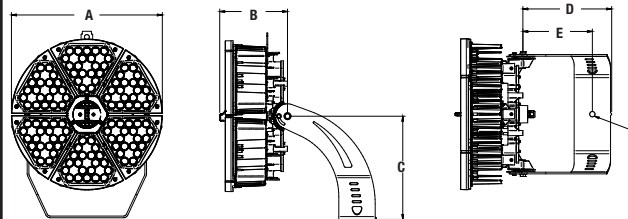

DIMENSIONS

A	B	C	D	E	F	Weight
22.79"	10.24"	15.60"	13.42"	10.5"	.81	73 lbs.
578 mm	260 mm	396 mm	340 mm	266 mm	20 mm	33 kg