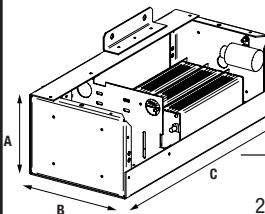

REMOTE DRIVER

A	B	C	Weight
9.5"	11.5"	21.5"	32 lbs.
241 mm	292 mm	546 mm	14.5 kg

CERTIFICATIONS/LISTINGS

ORDERING INFORMATION

VAS	-	-	-	-	-	-	-	-	-	-	-	-	-	-	-	-	-	-	-

SERIES	MOUNT	ENGINE-WATTS	CCT	DISTRIBUTION	VOLTAGE	FIXTURE TO DRIVER DISTANCE	CORD	CONTROL OPTIONS	OPTIONS
VAS	Arena Sports Lighting	63L-440 440W, 45,000 lm 84L-660 660W, 60,000 lm 126L-880 880W, 90,000 lm	3K7 3000K, 70 CRI 4K7 4000K, 70 CRI 5K7 5000K, 70 CRI 57K7 5700K, 70 CRI 4K8 4000K, 80 CRI 5K8 5000K, 80 CRI 57K8 5700K, 80 CRI 4K9 4000K, 90 CRI 5K9 5000K, 90 CRI 57K9 5700K, 90 CRI	2 2x2 3 3x3 4 4x4 5 5x5	120 120V 208 208V 240 240V 277 277V 347 347V 480 480V	6C 6' Prewired SEOWA Cord 10C 10' Prewired SEOWA Cord	3C15 3' Prewired SEOWA cord 15A Plug 3C20 3' Prewired SEOWA cord 20A Plug 6C15 6' Prewired SEOWA Cord 15A Plug 6C20 6' Prewired SEOWA Cord 20A Plug 12C15 12' Prewired SEOWA Cord 15A Plug 12C20 12' Prewired SEOWA Cord 15A Plug	CD Continuous dimming SWP SiteSync pre-Comm NXWE NX Fixture Module DMX DMX/RDM	LGC Less Glare Control Single Fuse SF Double Fuse DF Double Fuse GL Glass Lens

ACCESSORIES (ORDER SEPARATELY)

ACCESSORIES	
93093927	Laser Aiming Assembly
93101964	Safety Cable
93096023	Intercept Slip-Fit Adapter
CONTROL ACCESSORIES	
SWUSB*	SiteSync interface software loaded on USB flash drive for use with owner supplied PC (Windows based only). Includes SiteSync license, software and USB radio bridge node
SWTAB*	Windows tablet and SiteSync interface software. Includes tablet with pre loaded software, SiteSync license and USB radio bridge node.
SWBRG	SiteSync USB radio bridge node only. Order if a replacement is required or if an extra bridge node is requested.

Hubbell Outdoor Lighting • 701 Millennium Boulevard • Greenville, SC 29607 • Phone: 864-678-1000

Due to our continued efforts to improve our products, product specifications are subject to change without notice.

© 2019 HUBBELL OUTDOOR LIGHTING, All Rights Reserved • For more information visit our website: www.hubbelloutdoor.com • Printed in USA VIP-SPEC May 15, 2019 3:57 PM