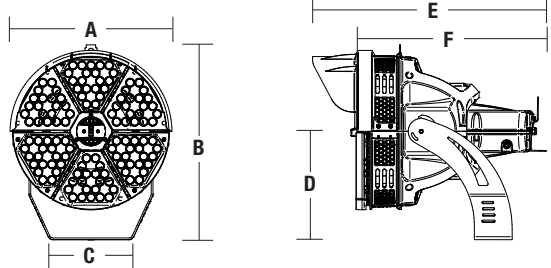

PRODUCT IMAGE(S)

* Visor shown does not come standard

Six Modules

Four Modules

Three Modules

DIMENSIONS

A	B	C	D	E	F	Weight	EPA
23.5"	28.3"	12.0"	15.6"	32.66"	26.32"	100 Lbs	4.2
597mm	719mm	305mm	401mm	812mm	668mm	45 Kg.	3.9 Ft. ²