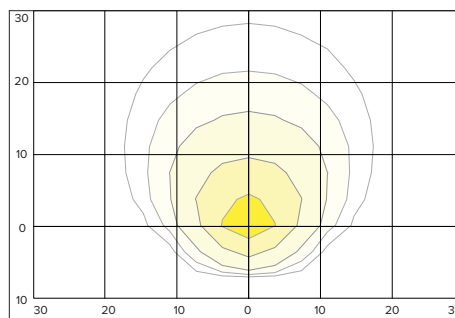

KEY DATA	
Lumen Range	1347–1410
Wattage Range	12.4
Efficacy (LPW)	113
Fixture Projected Life (Hours)	L70>234,000
Weights lbs. (kg)	1.25 (0.57)

RATIO Flood

ULTRA COMPACT

ACCESSORIES AND REPLACEMENT PARTS (ORDERED SEPARATELY)

S-302-XX

1 Specify finish color to match fixture, e.g. DB - Bronze

DIMENSIONS

PHOTOMETRY

RFL1-4K

LUMINAIRE DATA

Test No.	18.01441
Description	4000K, 70 CRI, 7x7 Distribution
Delivered Lumens	1405
Watts	12.4
Efficacy	113
Mounting	Ground
Spacing Criterion	N/A

POLAR GRAPH

5.0 FC 1.0 FC
2.0 FC 0.5 FC

ADDITIONAL INFORMATION

SHIPPING INFORMATION

Catalog Number	G.W (kg)/CTN	Carton Dimensions		
		Length Inch (cm)	Width Inch (cm)	Height Inch (cm)
RFL1	1.25lbs (0.57kg)	4.72 (12.0)	4.13 (10.5)	.14 (8.0)