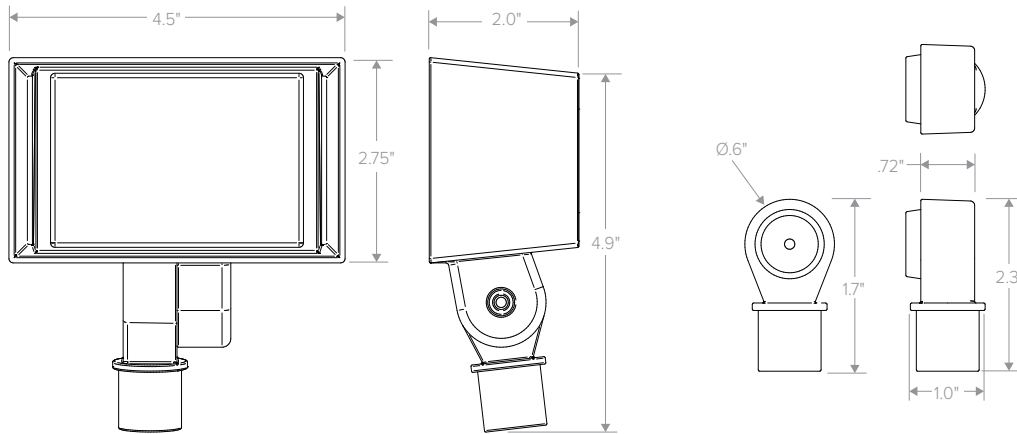

KEY DATA	
Lumen Range	1347–1410
Wattage Range	12.4
Efficacy (LPW)	113
Fixture Projected Life (Hours)	L70>234,000
Weights lbs. (kg)	1.25 (0.57)

RATIO Flood

ULTRA COMPACT

ACCESSORIES AND REPLACEMENT PARTS (ORDERED SEPARATELY)

Catalog Number	Description
<input type="checkbox"/> S-302	Slipfits 1 1/2" or 2" pipe (1.9" OD or 2 3/8" OD) with 1/2" N.P.S.hub; Gray
<input type="checkbox"/> S-302-M51	Slipfits 1 1/2" or 2" pipe (1.9" OD or 2 3/8" OD) with 1/2" N.P.S.hub; Bronze
<input type="checkbox"/> S-302-M52	Slipfits 1 1/2" or 2" pipe (1.9" OD or 2 3/8" OD) with 1/2" N.P.S.hub; White

S-302-XX

1 Specify finish color to match fixture, e.g. DB - Bronze

DIMENSIONS

PHOTOMETRY

RFL1-4K

LUMINAIRE DATA

Test No.	18.01441
Description	4000K, 70 CRI, 7x7 Distribution
Delivered Lumens	1405
Watts	12.4
Efficacy	113
Mounting	Ground
Spacing Criterion	N/A