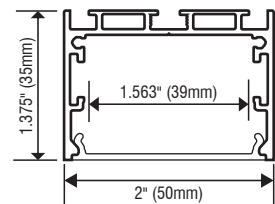

### SPECIFICATIONS

Model	CH-046-R-E
Length	78.74" (2m)
External Width	2" (50mm)
Internal Width	1.563" (39mm)
Height	1.375" (35mm)

White lens (WH)

2M Suspension cable (SP)

Mounting Clip (CP)

90° L-connector

End cap without hole

90° connector

T-connector

90° Inside L-connector