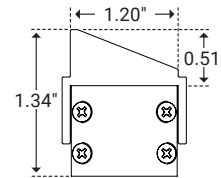

Example: Z3-1-6W-27-1530-S1-TG-NA

* Customizable—Consult Factory

Dimensions

Length	11.81" (300mm), 23.62" (600mm), 35.43" (900mm), 47.24" (1200mm)
Width	1.02" (26.0mm)
Height	0.83" (21.0mm)

Mounting

1" Stand Off

Unit Number	Z-03-S1
Ordering Code	S1
Length	0.70" (18.0mm)
Width	1.25" (32.0mm)
Stand Off Height	1.06" (27.0mm)
Rotation	70°

Mounting Clip

Unit Number	Z-03-CP
Ordering Code	CP
Length	0.79" (20.0mm)
Width	0.70" (17.7mm)
Stand Off Height	0.45" (11.5mm)

Options

Solid Glare Shield

Unit Number	Z-03-GS
Ordering Code	GS
Width	1.02" (26.0mm)
Height	1.46" (37.0mm)

Louver

Unit Number	Z-03-LV
Ordering Code	LV
Louver Width	1.20" (30.5mm)
Louver Height	0.51" (13.0mm)
Overall Height	1.04" (26.5mm)

Options

Asymmetric Louver

Unit Number	Z-03-ALV
Ordering Code	ALV
Louver Width	1.20" (30.5mm)
Louver Height	0.51" (13.0mm)
Overall Height	1.04" (26.5mm)

Power & Connectors Options

Power Lead

Unit Number	Length
Z-03-FML-6	6ft
Z-03-FML-20	20ft
Z-03-FML-50	50ft