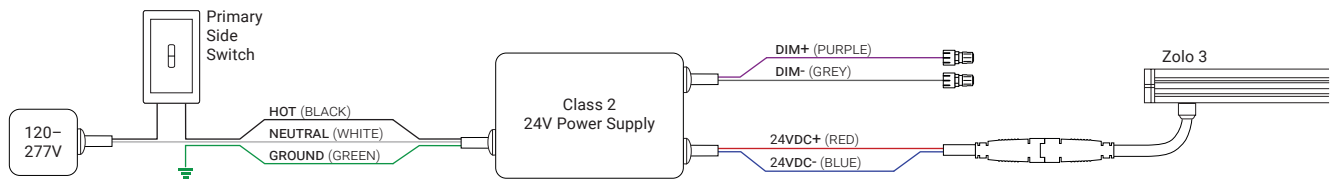

Options

Solid Glare Shield

Unit Number	Z-03-GS
Ordering Code	GS
Width	1.02" (26.0mm)
Height	1.46" (37.0mm)

Louver

Unit Number	Z-03-LV
Ordering Code	LV
Louver Width	1.20" (30.5mm)
Louver Height	0.51" (13.0mm)
Overall Height	1.04" (26.5mm)

Options

Asymmetric Louver

Unit Number	Z-03-ALV
Ordering Code	ALV
Louver Width	1.20" (30.5mm)
Louver Height	0.51" (13.0mm)
Overall Height	1.04" (26.5mm)

Power & Connectors Options

Power Lead

Unit Number	Length
Z-03-FML-6	6ft
Z-03-FML-20	20ft
Z-03-FML-50	50ft

Connector

Unit Number	Length
Z-03-FMC-1	1ft
Z-03-FMC-2	2ft
Z-03-FMC-6	6ft

I Wiring Options

Primary Side Dimming (120–277V)

Primary Side Switching (120–277V)

0–10V Dimming (120–277V)