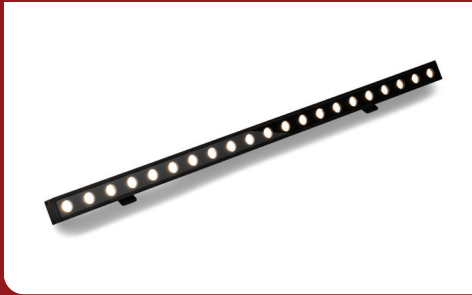

FIXTURE TYPE _____

PROJECT NAME _____

LOCATION _____

Zolo™ 3

ULTRA-THIN LED WASHER/GRAZER

Store in a Temperature-Controlled Environment.

I Description

Zolo 3 is an interior washer/grazer with a small form factor, great light output, and is highly customizable to perfectly fit your project.

I Features

- Multiple Optics Options Available
- Extruded Aluminum Alloy Housing
- Available in Titanium Gray, Black, or White Finish
- Multi-Volt 24VDC Remote Driver (Sold Separately)
- Daisy Chain Multiple Fixtures
- Optional Glare Control Accessories

Max Run Length 16 ft

CRI 85*

Operating Temp. -40°F (-40°C) to 140°F (60°C)

I Product Code Builder

Item	Length	Power*	Temp/Color*
Z3 Z3—Zolo 3	<input type="text"/>	6W 6W—6W/ft	<input type="text"/>
	1—11.81" (300mm) 2—23.62" (600mm) 3—35.43" (900mm) 4—47.24" (1200mm)		27—2700K 30—3000K 35—3500K 40—4000K
Beam Angle	Mounting	Finish*	Option
<input type="text"/>	<input type="text"/>	<input type="text"/>	<input type="text"/>
1530—15°×30° 15—15° 30—30° 60—60° 80—80°	S1—1" CP—Mounting Clip	TG—Titanium Gray BK—Black WH—White	NA—None GS—Solid Glare Shield LV—Louver ALV—Asymmetric Louver

Example: Z3-1-6W-27-1530-S1-TG-NA

* Customizable—Consult Factory

Dimensions

Length	11.81" (300mm), 23.62" (600mm), 35.43" (900mm), 47.24" (1200mm)
Width	1.02" (26.0mm)
Height	0.83" (21.0mm)

Mounting

1" Stand Off