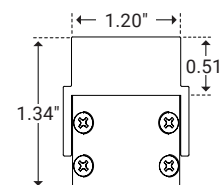

Example: Z3-1-6W-27-1530-S1-TG-NA

* Customizable—Consult Factory

Dimensions

Length	11.81" (300mm), 23.62" (600mm), 35.43" (900mm), 47.24" (1200mm)
Width	1.02" (26.0mm)
Height	0.83" (21.0mm)

Mounting

1" Stand Off

Unit Number	Z-03-S1
Ordering Code	S1
Length	0.70" (18.0mm)
Width	1.25" (32.0mm)
Stand Off Height	1.06" (27.0mm)
Rotation	70°

Mounting Clip

Unit Number	Z-03-CP
Ordering Code	CP
Length	0.79" (20.0mm)
Width	0.70" (17.7mm)
Stand Off Height	0.45" (11.5mm)

Options

Solid Glare Shield

Unit Number	Z-03-GS
Ordering Code	GS
Width	1.02" (26.0mm)
Height	1.46" (37.0mm)

Louver

Unit Number	Z-03-LV
Ordering Code	LV
Louver Width	1.20" (30.5mm)
Louver Height	0.51" (13.0mm)
Overall Height	1.04" (26.5mm)

Options

Asymmetric Louver

Unit Number	Z-03-ALV
Ordering Code	ALV
Louver Width	1.20" (30.5mm)
Louver Height	0.51" (13.0mm)
Overall Height	1.04" (26.5mm)

Power & Connectors Options

Power Lead

Unit Number	Length
Z-03-FML-6	6ft
Z-03-FML-20	20ft
Z-03-FML-50	50ft