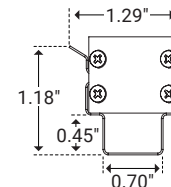

Example: Z3-1-6W-27-1530-S1-TG-NA

* Customizable—Consult Factory

Dimensions

Length	11.81" (300mm), 23.62" (600mm), 35.43" (900mm), 47.24" (1200mm)
Width	1.02" (26.0mm)
Height	0.83" (21.0mm)

Mounting

1" Stand Off

Unit Number	Z-03-S1
Ordering Code	S1
Length	0.70" (18.0mm)
Width	1.25" (32.0mm)
Stand Off Height	1.06" (27.0mm)
Rotation	70°

Mounting Clip

Unit Number	Z-03-CP
Ordering Code	CP
Length	0.79" (20.0mm)
Width	0.70" (17.7mm)
Stand Off Height	0.45" (11.5mm)

Options

Solid Glare Shield

Unit Number	Z-03-GS
Ordering Code	GS
Width	1.02" (26.0mm)
Height	1.46" (37.0mm)

Louver

Unit Number	Z-03-LV
Ordering Code	LV
Louver Width	1.20" (30.5mm)
Louver Height	0.51" (13.0mm)
Overall Height	1.04" (26.5mm)

Options

Asymmetric Louver

Unit Number	Z-03-ALV
Ordering Code	ALV
Louver Width	1.20" (30.5mm)
Louver Height	0.51" (13.0mm)
Overall Height	1.04" (26.5mm)

Power & Connectors Options

Power Lead

Unit Number	Length
Z-03-FML-6	6ft
Z-03-FML-20	20ft
Z-03-FML-50	50ft