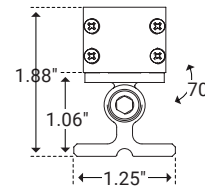

Example: Z3-1-6W-27-1530-S1-TG-NA

* Customizable—Consult Factory

Dimensions

Length	11.81" (300mm), 23.62" (600mm), 35.43" (900mm), 47.24" (1200mm)
Width	1.02" (26.0mm)
Height	0.83" (21.0mm)

Mounting

1" Stand Off

Unit Number	Z-03-S1
Ordering Code	S1
Length	0.70" (18.0mm)
Width	1.25" (32.0mm)
Stand Off Height	1.06" (27.0mm)
Rotation	70°

Mounting Clip

Unit Number	Z-03-CP
Ordering Code	CP
Length	0.79" (20.0mm)
Width	0.70" (17.7mm)
Stand Off Height	0.45" (11.5mm)

Options

Solid Glare Shield

Unit Number	Z-03-GS
Ordering Code	GS
Width	1.02" (26.0mm)
Height	1.46" (37.0mm)

Louver

Unit Number	Z-03-LV
Ordering Code	LV
Louver Width	1.20" (30.5mm)
Louver Height	0.51" (13.0mm)
Overall Height	1.04" (26.5mm)

Options

Asymmetric Louver

Unit Number	Z-03-ALV
Ordering Code	ALV
Louver Width	1.20" (30.5mm)
Louver Height	0.51" (13.0mm)
Overall Height	1.04" (26.5mm)

Power & Connectors Options

Power Lead

Unit Number	Length
Z-03-FML-6	6ft
Z-03-FML-20	20ft
Z-03-FML-50	50ft