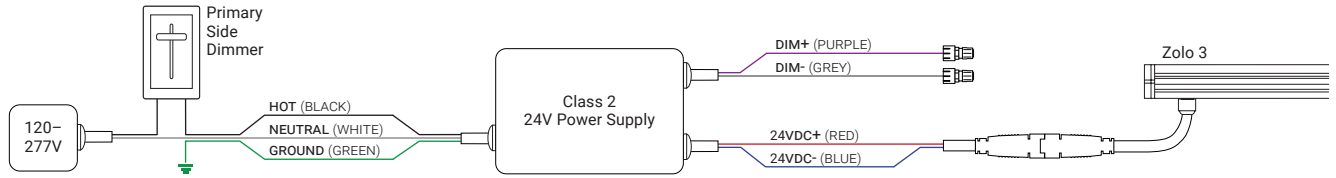

Options

Solid Glare Shield

Unit Number	Z-03-GS
Ordering Code	GS
Width	1.02" (26.0mm)
Height	1.46" (37.0mm)

Louver

Unit Number	Z-03-LV
Ordering Code	LV
Louver Width	1.20" (30.5mm)
Louver Height	0.51" (13.0mm)
Overall Height	1.04" (26.5mm)

Options

Asymmetric Louver

Unit Number	Z-03-ALV
Ordering Code	ALV
Louver Width	1.20" (30.5mm)
Louver Height	0.51" (13.0mm)
Overall Height	1.04" (26.5mm)

Power & Connectors Options

Power Lead

Unit Number	Length
Z-03-FML-6	6ft
Z-03-FML-20	20ft
Z-03-FML-50	50ft

Connector

Unit Number	Length
Z-03-FMC-1	1ft
Z-03-FMC-2	2ft
Z-03-FMC-6	6ft

I Wiring Options

Primary Side Dimming (120–277V)

Primary Side Switching (120–277V)

0–10V Dimming (120–277V)