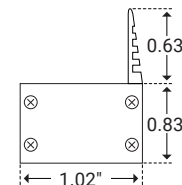

Example: Z3-1-6W-27-1530-S1-TG-NA

* Customizable—Consult Factory

Dimensions

Length	11.81" (300mm), 23.62" (600mm), 35.43" (900mm), 47.24" (1200mm)
Width	1.02" (26.0mm)
Height	0.83" (21.0mm)

Mounting

1" Stand Off

Unit Number	Z-03-S1
Ordering Code	S1
Length	0.70" (18.0mm)
Width	1.25" (32.0mm)
Stand Off Height	1.06" (27.0mm)
Rotation	70°

Mounting Clip

Unit Number	Z-03-CP
Ordering Code	CP
Length	0.79" (20.0mm)
Width	0.70" (17.7mm)
Stand Off Height	0.45" (11.5mm)

Options

Solid Glare Shield

Unit Number	Z-03-GS
Ordering Code	GS
Width	1.02" (26.0mm)
Height	1.46" (37.0mm)

Louver

Unit Number	Z-03-LV
Ordering Code	LV
Louver Width	1.20" (30.5mm)
Louver Height	0.51" (13.0mm)
Overall Height	1.04" (26.5mm)

Options

Asymmetric Louver

Unit Number	Z-03-ALV
Ordering Code	ALV
Louver Width	1.20" (30.5mm)
Louver Height	0.51" (13.0mm)
Overall Height	1.04" (26.5mm)

Power & Connectors Options

Power Lead

Unit Number	Length
Z-03-FML-6	6ft
Z-03-FML-20	20ft
Z-03-FML-50	50ft