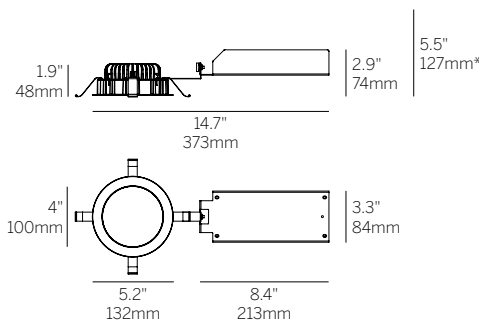

4" ProTools D Downlight

Round Flush Diffuser

Recessed Plaster Trim

Recessed Bezel Trim

Recessed Plaster Trim (RPT)

Recessed Bezel Trim (RBT)

Multiple luminaire configurations for plaster trim. See Multiple Luminaire specsheet for details.

*Minimum of 5.5" (127mm) ceiling void is required to install the integral driver from below the ceiling.

Cut Out: Ø 4.75" / 121mm

Ordering Information

Model	Fixation	Power ^{1,2}	CRI/CCT ³	Driver ⁴	Lens	Beam	Finish ⁵	Options
WG-100RPTD					FROD	LAM		
WG-100RPTD	RPT RBT	L M H	927 930 935 940	X S D010 PEQO DFPN	FROD	LAM	W S ⁶	LP CP IC TC

Fixation

- RPT = Recessed Plaster Trim
- RBT = Recessed Bezel Trim

Power^{1,2}

- L = Low Power, 11W @ 350mA
- M = Mid Power, 15W @ 500mA
- H = High Power, 22.5W @ 700mA

CRI/CCT³

90+ CRI (Low/Mid/High Power)

Polar Plot

Cone of Light Tabulation*		
Mounting Height (Ft)	Footcandles at Nadir	Diameter (Ft)
4	28.8	5
6	12.8	7.4
8	7.2	9.9
10	4.6	12.4
12	3.2	14.8
14	2.4	17.4
16	1.8	19.8

*Tabulation uses Mid Power / 935 LED