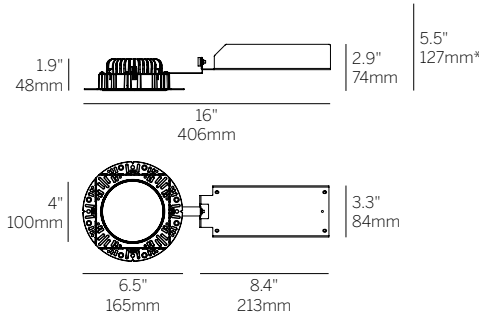

4" ProTools D Downlight

Round Flush Diffuser

Recessed Plaster Trim

Recessed Bezel Trim

Recessed Plaster Trim (RPT)

Recessed Bezel Trim (RBT)

Multiple luminaire configurations for plaster trim. See Multiple Luminaire specsheet for details.

*Minimum of 5.5" (127mm) ceiling void is required to install the integral driver from below the ceiling.

Cut Out: Ø 4.75" / 121mm

Ordering Information

Model	Fixation	Power ^{1,2}	CRI/CCT ³	Driver ⁴	Lens	Beam	Finish ⁵	Options
WG-100RPTD					FROD	LAM		
WG-100RPTD	RPT RBT	L M H	927 930 935 940	X S D010 PEQO DFPN	FROD	LAM	W S ⁶	LP CP IC TC

Fixation

- RPT = Recessed Plaster Trim
- RBT = Recessed Bezel Trim

Power^{1,2}

- L = Low Power, 11W @ 350mA
- M = Mid Power, 15W @ 500mA
- H = High Power, 22.5W @ 700mA

CRI/CCT³

90+ CRI (Low/Mid/High Power)

Polar Plot

Cone of Light Tabulation*		
Mounting Height (Ft)	Footcandles at Nadir	Diameter (Ft)
4	28.8	5
6	12.8	7.4
8	7.2	9.9
10	4.6	12.4
12	3.2	14.8
14	2.4	17.4
16	1.8	19.8

*Tabulation uses Mid Power / 935 LED