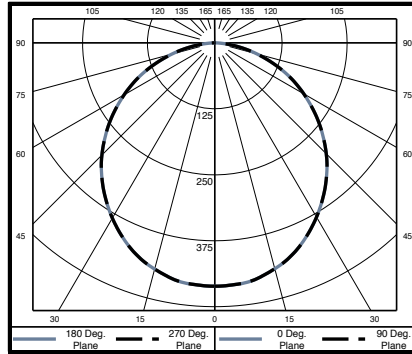

⁵ See Tiger Drylac color chart: inter-lux.com/tiger

⁶ Plaster trim version includes white frame and silver cover.

4" ProTools D Downlight

Round Flush Diffuser

WG-100RPTD-...-FROD-LAM-W

Power	W	Delivered Lumens			
		2700K	3000K	3500K	4000K
L	11	849	873	920	971
M	15	1185	1218	1284	1354
H	22.5	1609	1655	1744	1839

Polar Plot

Cone of Light Tabulation*		
Mounting Height (Ft)	Footcandles at Nadir	Diameter (Ft)
4	28.8	5
6	12.8	7.4
8	7.2	9.9
10	4.6	12.4
12	3.2	14.8
14	2.4	17.4
16	1.8	19.8

*Tabulation uses Mid Power / 935 LED