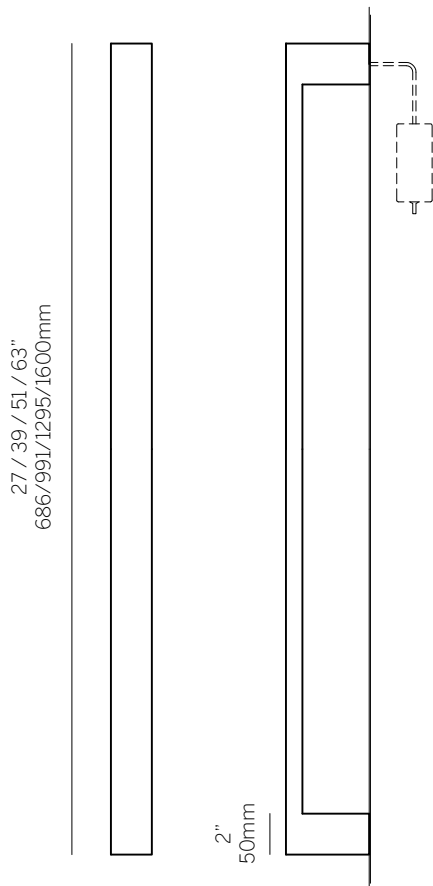

City Indoor

The simple clean lines of the fixture are an ideal solution for interior architectural surfaces. Wall mounted, vertically or horizontally oriented with indirect LED lighting.

inter•lux

Model 1825 **1825**

Type
W Wall **W**

Size
27 27"
39 39"
51 51"
63 63"
Custom

Wattage¹

27"
L 6W (733lm)
M 11W (1362lm)
H 19W (2152lm)

39"
L 9W (1133lm)
M 17W (2105lm)
H 29W (3326lm)

51"
L 12W (1533lm)
M 23W (2848lm)
H 39W (4500lm)

63"
L 15W (1933lm)
M 29W (3591lm)
H 49W (5674lm)

Color Temp²

827 2700
830 3000
835 3500
840 4000

Voltage

U 120/277
I 120VAC only

Control (Remote 24V)

S Non-dim
D010 0-10V 10%
DFPN Lutron Forward Phase 1%
120VAC
L3DAE Lutron Hi-lume 1% EcoSystem
L3DOE Lutron Hi-lume Premier 0.1%
EcoSystem

Diffuser
SA Satin clear acrylic **SA**

Finish

19 Painted anodized aluminum -
RAL 9006 matte
21 Painted white - RAL 9010 matte
26 Painted black - RAL 9005 matte
22 Painted custom color

Notes

¹Nominal lumens
²82 CRI standard / 90 CRI available