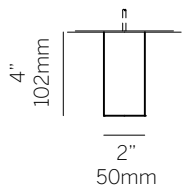

City Indoor

The simple clean lines of the fixture are an ideal solution for interior architectural surfaces. Wall mounted, vertically or horizontally oriented with indirect LED lighting.