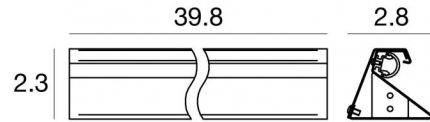

Linear | Modular Master | Steel
E64591

Technical data	
Designer	Studio RIGO
Type	Surface
Installation position	Wall lights - Ceiling - Floor
Installation environment	Outdoor
Safety class	Class 2
Glow wire test	850°
Direct mounting on normally flammable surfaces	Yes
CE	Yes
ETL	Yes
Dimmable article	No
Directional	No
Tilting	No
Walk-over	Yes
Drive-over	No
Cable included	No
Resin potting	No
Type of light emission	Single emission
Net weight	5.95 lbs
Electrostatic discharge protection	No
Surge protection	No